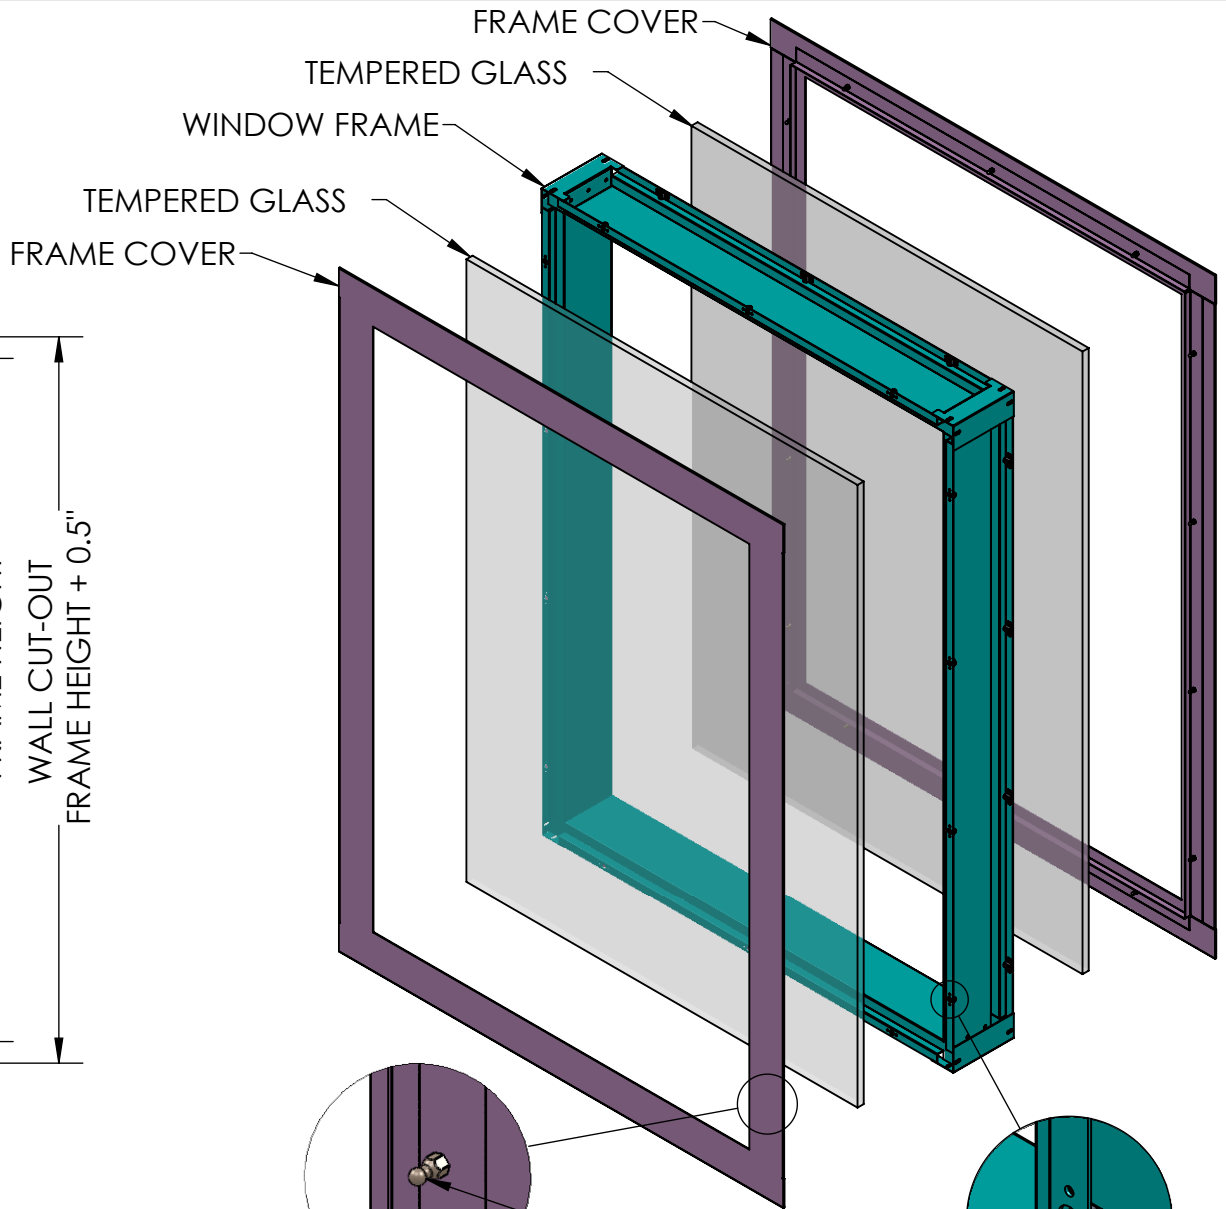

**BALL STUDS
SNAP INTO FRAME**

PROPRIETARY:
THE INFORMATION CONTAINED IN THIS DRAWING IS THE SOLE PROPERTY OF
TERRA UNIVERSAL. COPYING, REPRODUCTION, FABRICATION ARE PROHIBITED.
© 2021 TERRA UNIVERSAL, INC. ALL RIGHTS RESERVED.

REVISIONS				MATERIAL SPEC.	FINISH SPEC.	UNLESS OTHERWISE SPECIFIED, DIMENSIONS ARE IN INCHES		Terra Universal	TITLE BioSafe Framed Cleanroom Window; Double Pane, Tempered Glass, 304 Stainless Steel Framed		
RV#	DESCRIPTION	DATE	BY	304 SS 1/2" TEMPERED GLASS	#4 FINISH	TOLERANCES ON:					
NC	INITIAL RELEASE	3/2/2021	DN							.XX DECIMALS ±.03	X' ± 1"
										.XXX DECIMALS ±.010	X/X' ±1/64
								SIGNATURES	DATE		
						ISSUED BY: DONALD NELSON	3/2/2021				
						APPROVED BY:					
						REF #: