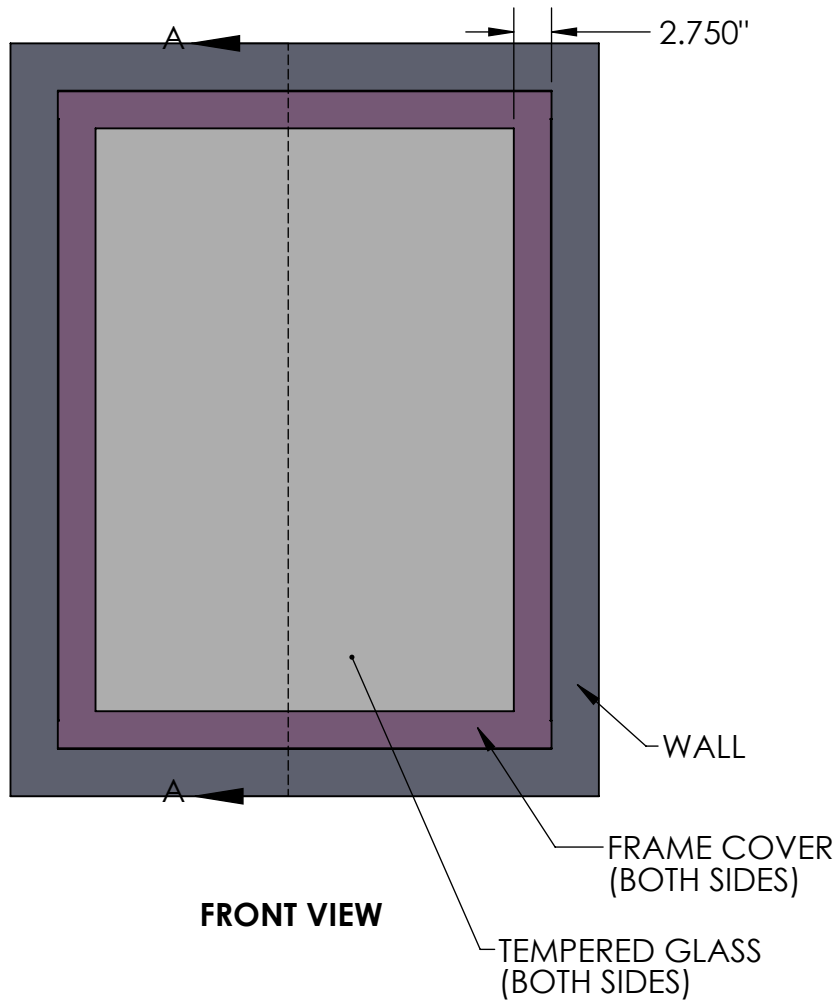

PROPRIETARY:
THE INFORMATION CONTAINED IN THIS DRAWING IS THE SOLE PROPERTY OF
TERRA UNIVERSAL. COPYING, REPRODUCTION, FABRICATION ARE PROHIBITED.
© 2021 TERRA UNIVERSAL, INC. ALL RIGHTS RESERVED.

REVISIONS				MATERIAL SPEC.	FINISH SPEC.	UNLESS OTHERWISE SPECIFIED, DIMENSIONS ARE IN INCHES TOLERANCES ON:		Terra Universal PROPRIETARY & CONFIDENTIAL ALL RIGHTS RESERVED BY TERRA UNIVERSAL DISCLOSURE OR COPYING PROHIBITED	TITLE	
RV#	DESCRIPTION	DATE	BY	304 SS	#4 FINISH	.XX DECIMALS ±.03	X' ± 1"		BioSafe Framed Cleanroom Window; Double Pane, Tempered Glass, 304 Stainless Steel Framed	
NC	INITIAL RELEASE	3/2/2021	DN	1/2" TEMPERED GLASS		.XXX DECIMALS ±.010	X/X' ±1/64			
○						SIGNATURES				DATE
						ISSUED BY: DONALD NELSON				3/2/2021
						APPROVED BY:				
						REF #:			SCALE: A 6603-19