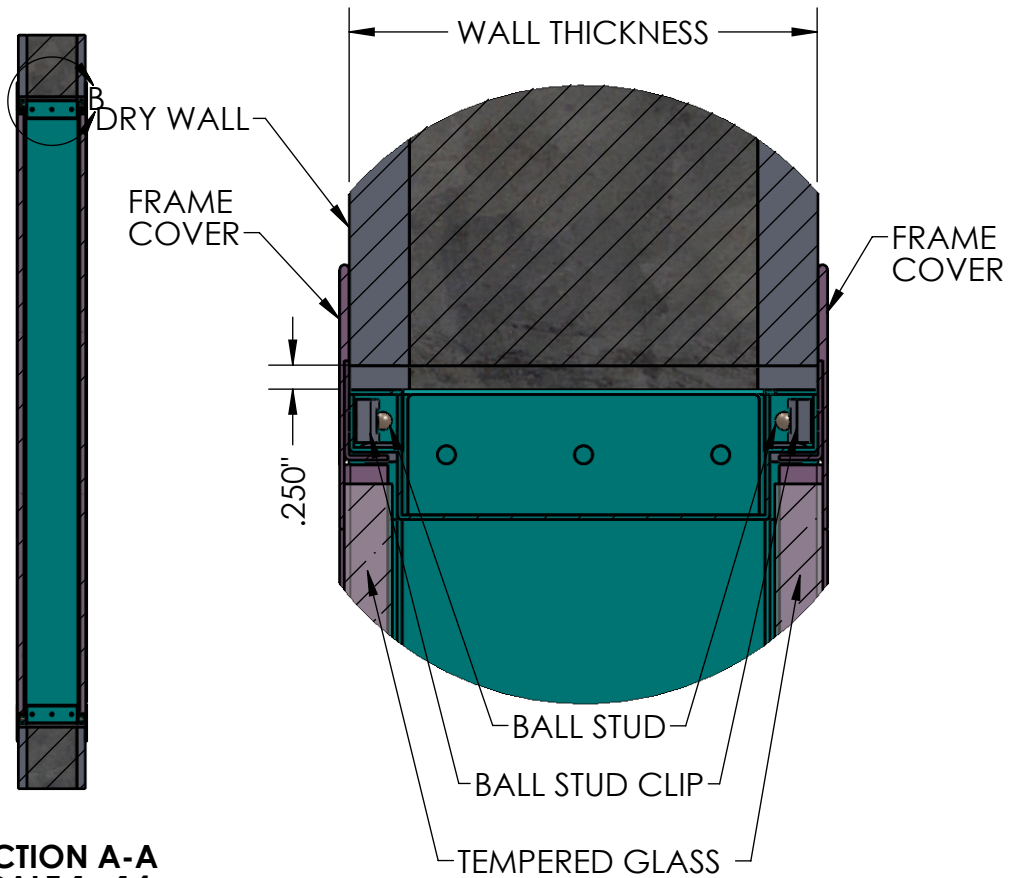

**SECTION A-A
SCALE 1 : 14**

**DETAIL B
SCALE 1 : 2**

PROPRIETARY:
THE INFORMATION CONTAINED IN THIS DRAWING IS THE SOLE PROPERTY OF
TERRA UNIVERSAL. COPYING, REPRODUCTION, FABRICATION ARE PROHIBITED.
© 2021 TERRA UNIVERSAL, INC. ALL RIGHTS RESERVED.

REVISIONS				MATERIAL SPEC.	FINISH SPEC.	UNLESS OTHERWISE SPECIFIED, DIMENSIONS ARE IN INCHES TOLERANCES ON:		Terra Universal PROPRIETARY & CONFIDENTIAL ALL RIGHTS RESERVED BY TERRA UNIVERSAL DISCLOSURE OR COPYING PROHIBITED	TITLE	
RV#	DESCRIPTION	DATE	BY	304 SS	#4 FINISH	.XX DECIMALS ±.03	X' ± 1"		BioSafe Framed Cleanroom Window; Double Pane, Tempered Glass, 304 Stainless Steel Framed	
NC	INITIAL RELEASE	3/2/2021	DN	1/2" TEMPERED GLASS		.XXX DECIMALS ±.010	X/X' ±1/64			
○						SIGNATURES				DATE
						ISSUED BY: DONALD NELSON				3/2/2021
						APPROVED BY:				
						REF #:			SCALE: A 6603-19