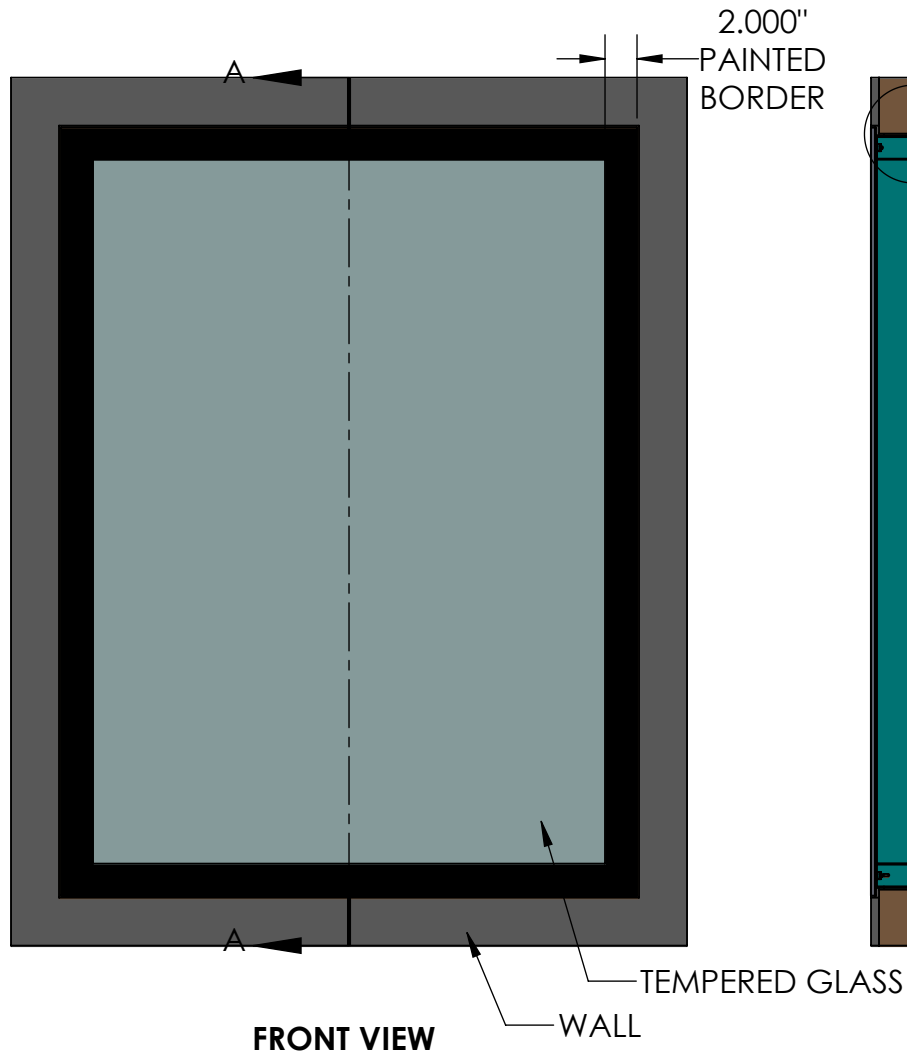

REVISIONS				MATERIAL SPEC.	FINISH SPEC.	UNLESS OTHERWISE SPECIFIED, DIMENSIONS ARE IN INCHES		 Terra Universal	TITLE BioSafe Frameless Cleanroom Window; Double Pane, Tempered Glass, 304 Stainless Steel Frame
RV#	DESCRIPTION	DATE	BY			TOLERANCES ON:			
NC	INITIAL RELEASE	3/2/2021	DN	304SS	#4 FINISH	.XX DECIMALS ± .03	X' ± 1"	PROPRIETARY & CONFIDENTIAL ALL RIGHTS RESERVED BY TERRA UNIVERSAL DISCLOSURE OR COPYING PROHIBITED	A 6603-30
				1/4" TEMPERED GLASS	POLISHED EDGES	.XXX DECIMALS ± .010	X/X ± 1/64		
						SIGNATURES		DATE	
						ISSUED BY: Donald Nelson		3/2/2021	
						REF #:			SCALE
									SHEET 1 OF 2

REVISIONS				MATERIAL SPEC.	FINISH SPEC.	UNLESS OTHERWISE SPECIFIED, DIMENSIONS ARE IN INCHES		 Terra Universal	TITLE
RV#	DESCRIPTION	DATE	BY	304SS	#4 FINISH	TOLERANCES ON:			BioSafe Frameless Cleanroom Window; Double Pane, Tempered Glass, 304 Stainless Steel Frame
NC	INITIAL RELEASE	3/2/2021	DN	1/4" TEMPERED GLASS	POLISHED EDGES	.XX DECIMALS ± .03 X' ± 1"			
○						.XXX DECIMALS ± .010 X/X ± 1/64			
						SIGNATURES DATE			
						ISSUED BY: Donald Nelson	3/2/2021	PROPRIETARY & CONFIDENTIAL ALL RIGHTS RESERVED BY TERRA UNIVERSAL. DISCLOSURE OR COPYING PROHIBITED	A
						REF #:			6603-30
									SCALE
									SHEET 2 OF 2