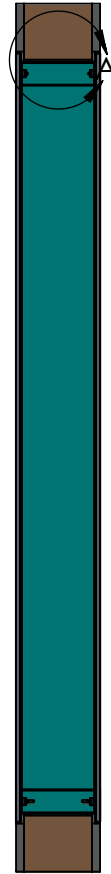

FRONT VIEW

PROPRIETARY:
 THE INFORMATION CONTAINED IN THIS DRAWING IS THE SOLE PROPERTY OF
 TERRA UNIVERSAL. COPYING, REPRODUCTION, FABRICATION ARE PROHIBITED.
 © 2021 TERRA UNIVERSAL, INC. ALL RIGHTS RESERVED.

REVISIONS				MATERIAL SPEC.	FINISH SPEC.	UNLESS OTHERWISE SPECIFIED, DIMENSIONS ARE IN INCHES		 Terra Universal	TITLE BioSafe Frameless Cleanroom Window; Double Pane, Tempered Glass, 304 Stainless Steel Frame
RV#	DESCRIPTION	DATE	BY			TOLERANCES ON:			
NC	INITIAL RELEASE	3/2/2021	DN	304SS	#4 FINISH	.XX DECIMALS ± .03	X' ± 1"	PROPRIETARY & CONFIDENTIAL ALL RIGHTS RESERVED BY TERRA UNIVERSAL DISCLOSURE OR COPYING PROHIBITED	A 6603-30
				1/4" TEMPERED GLASS	POLISHED EDGES	.XXX DECIMALS ± .010	X/X ± 1/64		
						SIGNATURES		DATE	
						ISSUED BY: Donald Nelson		3/2/2021	
						REF #:			SCALE
									SHEET 1 OF 2

SECTION A-A
SCALE 1 : 12

DETAIL A
SCALE 1 : 2

PROPRIETARY:
THE INFORMATION CONTAINED IN THIS DRAWING IS THE SOLE PROPERTY OF
TERRA UNIVERSAL. COPYING, REPRODUCTION, FABRICATION ARE PROHIBITED.
© 2021 TERRA UNIVERSAL, INC. ALL RIGHTS RESERVED.

REVISIONS				MATERIAL SPEC.	FINISH SPEC.	UNLESS OTHERWISE SPECIFIED, DIMENSIONS ARE IN INCHES		 Terra Universal	TITLE
RV#	DESCRIPTION	DATE	BY	304SS	#4 FINISH	TOLERANCES ON:			BioSafe Frameless Cleanroom Window; Double Pane, Tempered Glass, 304 Stainless Steel Frame
NC	INITIAL RELEASE	3/2/2021	DN	1/4" TEMPERED GLASS	POLISHED EDGES	.XX DECIMALS ± .03 X' ± 1"			
○						.XXX DECIMALS ± .010 X/X ± 1/64			
						SIGNATURES DATE			
						ISSUED BY: Donald Nelson	3/2/2021	PROPRIETARY & CONFIDENTIAL ALL RIGHTS RESERVED BY TERRA UNIVERSAL. DISCLOSURE OR COPYING PROHIBITED	A
						REF #:			6603-30
									SCALE
									SHEET 2 OF 2