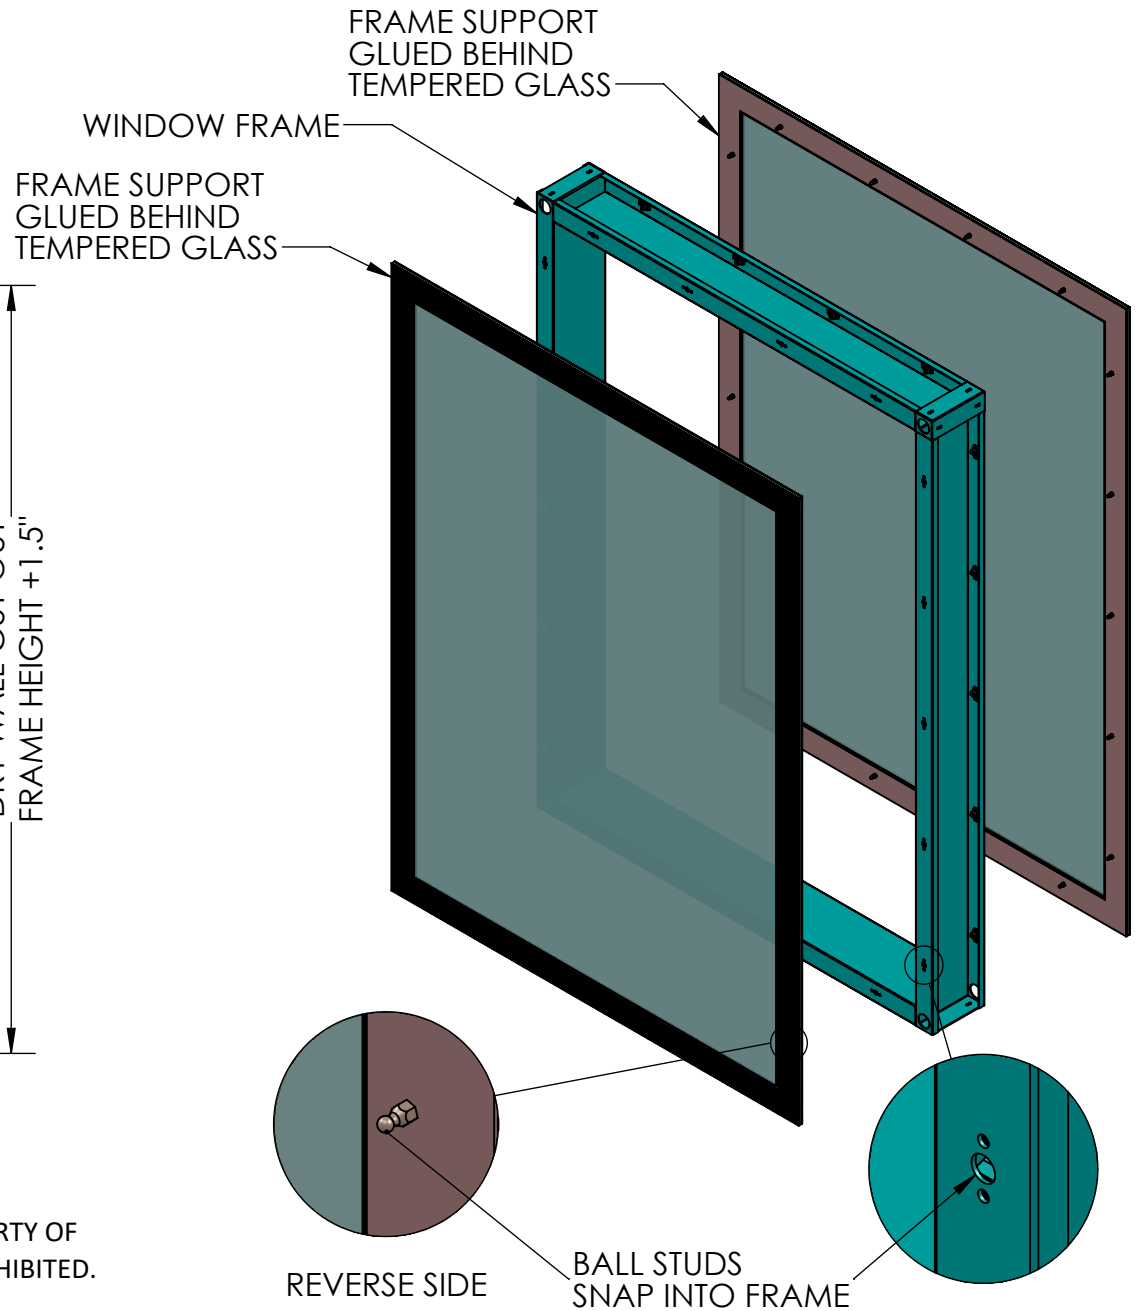

PROPRIETARY:
THE INFORMATION CONTAINED IN THIS DRAWING IS THE SOLE PROPERTY OF
TERRA UNIVERSAL. COPYING, REPRODUCTION, FABRICATION ARE PROHIBITED.
© 2021 TERRA UNIVERSAL, INC. ALL RIGHTS RESERVED.

REVISIONS				MATERIAL SPEC.	FINISH SPEC.	UNLESS OTHERWISE SPECIFIED, DIMENSIONS ARE IN INCHES		Terra Universal	TITLE BioSafe Frameless Cleanroom Window; Double Pane, Tempered Glass, 304 Stainless Steel Frame
RV#	DESCRIPTION	DATE	BY			TOLERANCES ON:			
NC	INITIAL RELEASE	3/2/2021	DN	304SS	#4 FINISH	.XX DECIMALS ± .03	X' ± 1"	PROPRIETARY & CONFIDENTIAL ALL RIGHTS RESERVED BY TERRA UNIVERSAL DISCLOSURE OR COPYING PROHIBITED	A 6603-30
				1/4" TEMPERED GLASS	POLISHED EDGES	.XXX DECIMALS ± .010	X/X ± 1/64		
						SIGNATURES		DATE	
						ISSUED BY: Donald Nelson		3/2/2021	
						REF #:			SCALE
									SHEET 1 OF 2