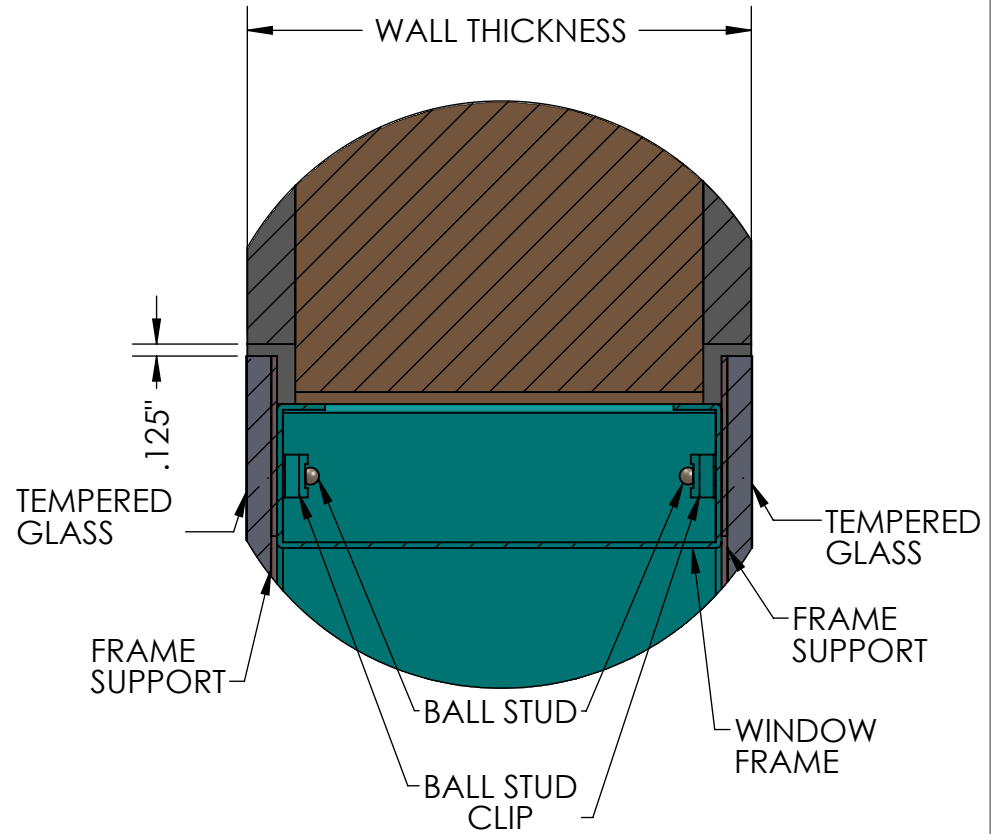

DETAIL A
SCALE 1 : 2

PROPRIETARY:
THE INFORMATION CONTAINED IN THIS DRAWING IS THE SOLE PROPERTY OF
TERRA UNIVERSAL. COPYING, REPRODUCTION, FABRICATION ARE PROHIBITED.
© 2021 TERRA UNIVERSAL, INC. ALL RIGHTS RESERVED.

REVISIONS				MATERIAL SPEC.	FINISH SPEC.	UNLESS OTHERWISE SPECIFIED, DIMENSIONS ARE IN INCHES		Terra Universal	TITLE
RV#	DESCRIPTION	DATE	BY	304SS	#4 FINISH	TOLERANCES ON:			BioSafe Frameless Cleanroom Window; Double Pane, Tempered Glass, 304 Stainless Steel Frame
NC	INITIAL RELEASE	3/2/2021	DN	1/4" TEMPERED GLASS	POLISHED EDGES	.XX DECIMALS ± .03 X' ± 1"			
○						.XXX DECIMALS ± .010 X/X ± 1/64			
						SIGNATURES DATE			
						ISSUED BY: Donald Nelson	3/2/2021	PROPRIETARY & CONFIDENTIAL ALL RIGHTS RESERVED BY TERRA UNIVERSAL. DISCLOSURE OR COPYING PROHIBITED	A
						REF #:			6603-30
									SCALE
									SHEET 2 OF 2