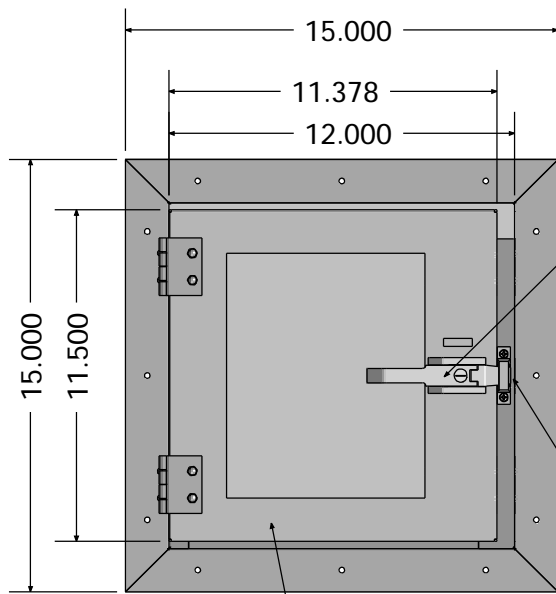

ALL SHOPS

STATIC DISSIPATIVE PVC WINDOW

LIFT LATCH
NON-LOCKING.
CHROME
1603-84 (X2)

1603-45
LATCH CATCH

SS DOOR FRAME