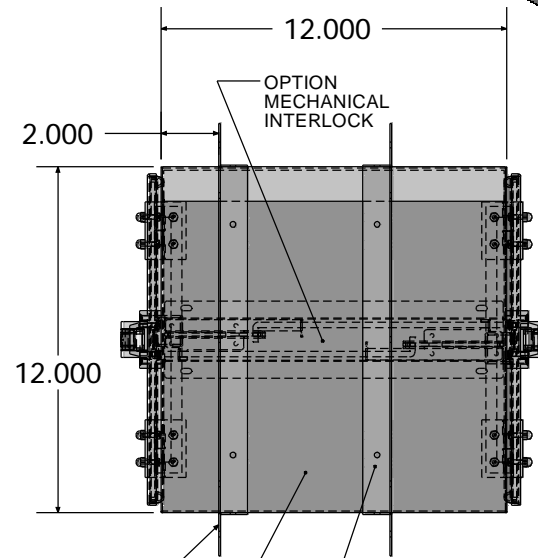

OPTION
MECHANICAL
INTERLOCK

MOUNTING BRACKET
(FIXED)

MOUNTING BRACKET
(SHIPPED LOOSE)

POWDER COATED
STEEL CHAMBER

REVISIONS				MATERIAL SPEC.	FINISH SPEC.	UNLESS OTHERWISE SPECIFIED, DIMENSIONS ARE IN INCHES	TERRA Universal	TITLE	
RV#	DESCRIPTION	DATE	BY						
NC	INITIAL RELEASE	3-17-17	JR	CRS	POWDER COATED	.XX DECIMALS ± .03		PASS-THROUGH CHAMBER W/BRACKETS POWDER COATED STEEL, WALL MOUNT 12"W x 12"D x 12"H	
○				SD PVC		.XXX DECIMALS ± .010			X/X ± 1/64
						SIGNATURES	DATE		
						ISSUED BY: JUAN R	3-17-17	A	
						REF #:		1991-00D	
								SCALE	
								SHEET 1 OF 9