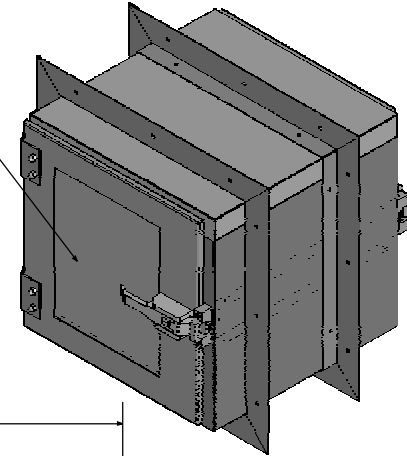

ALL SHOPS

STATIC DISSIPATIVE PVC WINDOW

LIFT LATCH
NON-LOCKING.
CHROME
1603-84 (X2)

1603-45
LATCH CATCH

SS DOOR FRAME