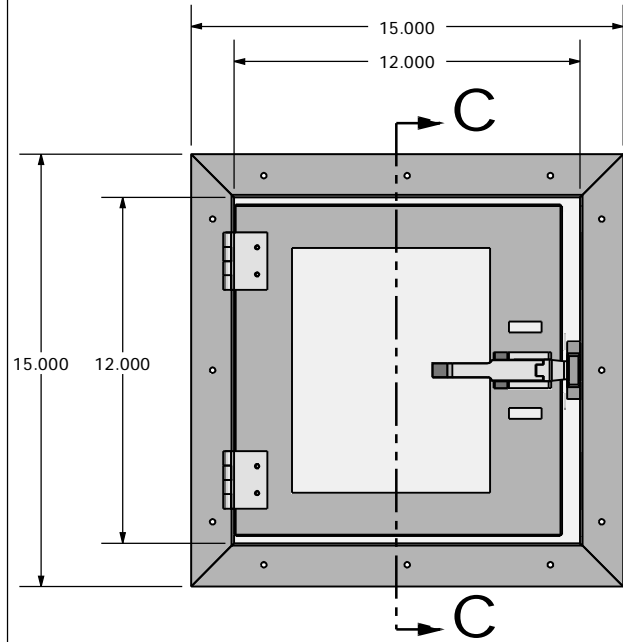

ALL SHOPS

INTERLOCK

SECTION C-C  
SCALE 1 : 6

SD PVC WINDOW

FIX MOUNT BRACKET

MOUNTING BRACKETS  
(SHIPPED LOOSE)

LTR				DESCRIPTION				DATE				APPD				CONFIG				DESCRIPTION				UNLESS OTHERWISE SPECIFIED, DIMENSIONS ARE IN INCHES				TERRA UNIVERSAL				TITLE																																															
NC				INITIAL RELEASE				11-15-16				JR												TOLERANCES ON:				PASS-THROUGH																																																			
																								12"W x 12"D x 12"H																																																							
																								POLYPRO				POLYPRO																																																			
																								304 SS				304 SS																																																			
																												MATERIAL SPEC.				FINISH SPEC.																																															
																																SIGNATURES				DATE																																											
																																								DRAWN: JUAN R				11-15-16																																			
																																																ENGR:																															
																																																												Proprietary & Confidential All rights reserved by TERRA UNIVERSAL Disclosure or Copying Prohibited				NEXT ASSY USED ON				SCALE				A 1992-26D				SHEET 1 OF 8			