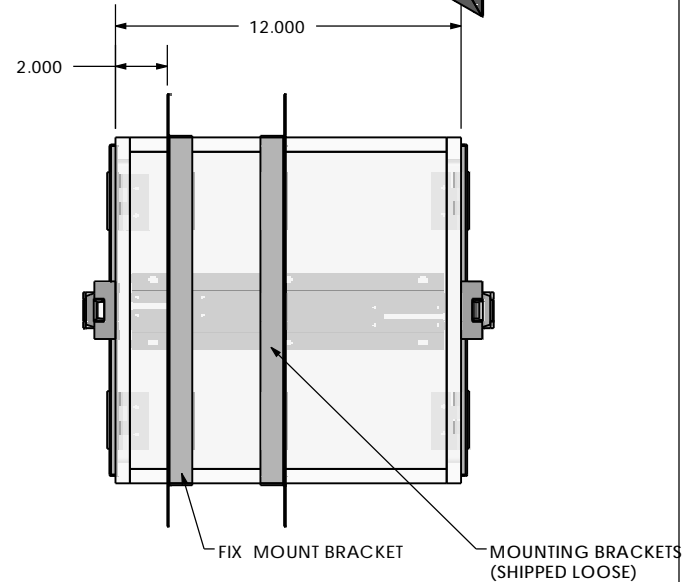

ALL SHOPS

INTERLOCK

SECTION C-C  
SCALE 1 : 6

SD PVC WINDOW

FIX MOUNT BRACKET

MOUNTING BRACKETS  
(SHIPPED LOOSE)

LTR				DESCRIPTION				DATE				APPD				CONFIG				DESCRIPTION				UNLESS OTHERWISE SPECIFIED, DIMENSIONS ARE IN INCHES				TERRA UNIVERSAL				TITLE																																															
NC				INITIAL RELEASE				11-15-16				JR												TOLERANCES ON:				PASS-THROUGH																																																			
																								12"W x 12"D x 12"H																																																							
																								POLYPRO				POLYPRO																																																			
																								304 SS				304 SS																																																			
																												MATERIAL SPEC.				FINISH SPEC.																																															
																																SIGNATURES				DATE																																											
																																								DRAWN: JUAN R				11-15-16																																			
																																																ENGR:																															
																																																												Proprietary & Confidential All rights reserved by TERRA UNIVERSAL Disclosure or Copying Prohibited				NEXT ASSY USED ON				SCALE				A 1992-26D				SHEET 1 OF 8			