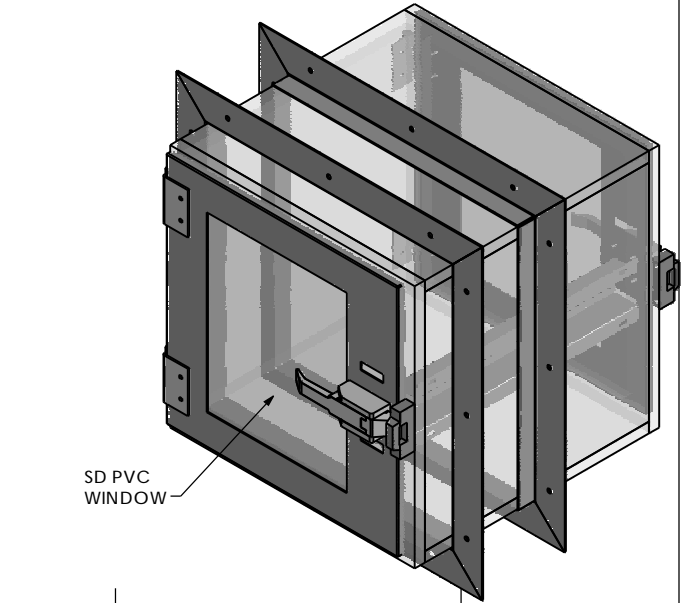

ALL SHOPS

INTERLOCK

SECTION C-C  
SCALE 1 : 6

SD PVC WINDOW

FIX MOUNT BRACKET

MOUNTING BRACKETS  
(SHIPPED LOOSE)

LTR				DESCRIPTION				DATE				APPD				CONFIG				DESCRIPTION				UNLESS OTHERWISE SPECIFIED, DIMENSIONS ARE IN INCHES				TERRA UNIVERSAL				TITLE																																															
NC				INITIAL RELEASE				11-15-16				JR												TOLERANCES ON:				PASS-THROUGH																																																			
																								12"W x 12"D x 12"H																																																							
																								POLYPRO				POLYPRO																																																			
																								304 SS				304 SS																																																			
																												MATERIAL SPEC.				FINISH SPEC.																																															
																																SIGNATURES				DATE																																											
																																								DRAWN: JUAN R				11-15-16																																			
																																																ENGR:																															
																																																												Proprietary & Confidential All rights reserved by TERRA UNIVERSAL Disclosure or Copying Prohibited				NEXT ASSY USED ON				SCALE				A 1992-26D				SHEET 1 OF 8			