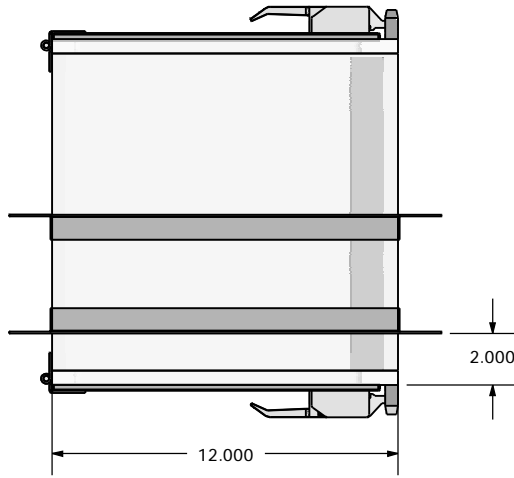

ALL SHOPS

INTERLOCK

SECTION C-C  
SCALE 1 : 6

SD PVC WINDOW

FIX MOUNT BRACKET

MOUNTING BRACKETS  
(SHIPPED LOOSE)

LTR				DESCRIPTION				DATE				APPD				CONFIG				DESCRIPTION				UNLESS OTHERWISE SPECIFIED, DIMENSIONS ARE IN INCHES				TERRA UNIVERSAL				TITLE																																															
NC				INITIAL RELEASE				11-15-16				JR												TOLERANCES ON:				PASS-THROUGH																																																			
																								12"W x 12"D x 12"H																																																							
																								POLYPRO				POLYPRO																																																			
																								304 SS				304 SS																																																			
																												MATERIAL SPEC.				FINISH SPEC.																																															
																																SIGNATURES				DATE																																											
																																								DRAWN: JUAN R				11-15-16																																			
																																																ENGR:																															
																																																												Proprietary & Confidential All rights reserved by TERRA UNIVERSAL Disclosure or Copying Prohibited				NEXT ASSY USED ON				SCALE				A 1992-26D				SHEET 1 OF 8			