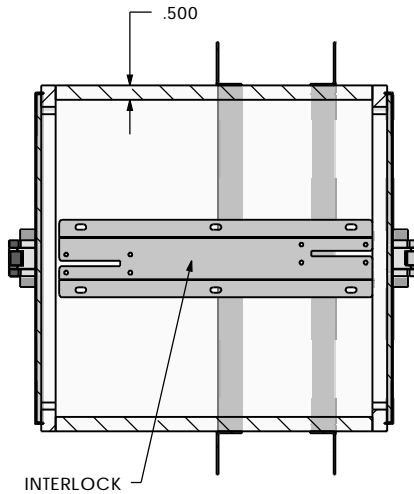

ALL SHOPS

INTERLOCK

SECTION C-C  
SCALE 1 : 6

SD PVC WINDOW

FIX MOUNT BRACKET

MOUNTING BRACKETS  
(SHIPPED LOOSE)

LTR				DESCRIPTION				DATE				APPD				CONFIG				DESCRIPTION				UNLESS OTHERWISE SPECIFIED, DIMENSIONS ARE IN INCHES				TERRA UNIVERSAL				TITLE																																															
NC				INITIAL RELEASE				11-15-16				JR												TOLERANCES ON:				PASS-THROUGH																																																			
																								12"W x 12"D x 12"H																																																							
																								POLYPRO				POLYPRO																																																			
																								304 SS				304 SS																																																			
																												MATERIAL SPEC.				FINISH SPEC.																																															
																																SIGNATURES				DATE																																											
																																								DRAWN: JUAN R				11-15-16																																			
																																																ENGR:																															
																																																												Proprietary & Confidential All rights reserved by TERRA UNIVERSAL Disclosure or Copying Prohibited				NEXT ASSY USED ON				SCALE				A 1992-26D				SHEET 1 OF 8			