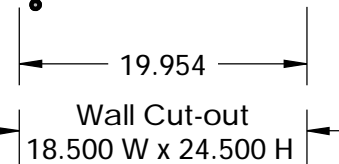

ALL SHOPS

FIRE RATED DOOR

MECHANICAL INTERLOCK INCLUDED

SS MOUNTING BRACKET  
LOOSE

REVISIONS				MATERIAL SPEC.	FINISH SPEC.	UNLESS OTHERWISE SPECIFIED, DIMENSIONS ARE IN INCHES TOLERANCES ON:		TITLE	
R/V#	DESCRIPTION	DATE	BY					A	1993-72A
NC	INITIAL RELEASE	01-14-15	BL	304SS SD-PVC		.XX DECIMALS ± .03 X" ± 1"	<small>Proprietary &amp; Confidential All rights reserved by TERRA UNIVERSAL Disclosure or Copying Prohibited</small>	A	SHEET 1 OF 12
○						SIGNATURES			
					ISSUED BY: BRYAN LE	6/12/2019			
					REF #:	P120515			

Pass-Through, Fire Rated Door  
304SS, CleanSeam,  
18"Wx20.5"Dx24"H

SC ALE