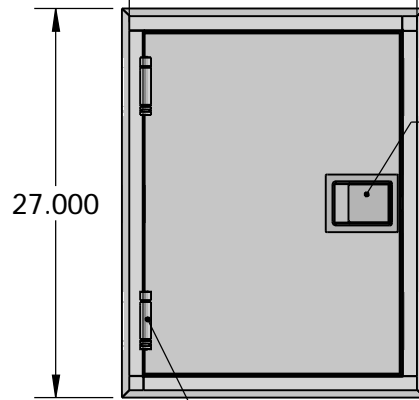

ALL SHOPS

FIRE RATED DOOR

MECHANICAL INTERLOCK INCLUDED

SS MOUNTING BRACKET  
LOOSE

REVISIONS				MATERIAL SPEC.	FINISH SPEC.	UNLESS OTHERWISE SPECIFIED, DIMENSIONS ARE IN INCHES TOLERANCES ON:		TITLE	
R/V#	DESCRIPTION	DATE	BY					A	1993-72A
NC	INITIAL RELEASE	01-14-15	BL	304SS SD-PVC		.XX DECIMALS ± .03 X" ± 1"	<small>Proprietary &amp; Confidential All rights reserved by TERRA UNIVERSAL Disclosure or Copying Prohibited</small>	A	SHEET 1 OF 12
○						SIGNATURES			
					ISSUED BY: BRYAN LE	6/12/2019			
					REF #:	P120515			

Pass-Through, Fire Rated Door  
304SS, CleanSeam,  
18"Wx20.5"Dx24"H

SC ALE