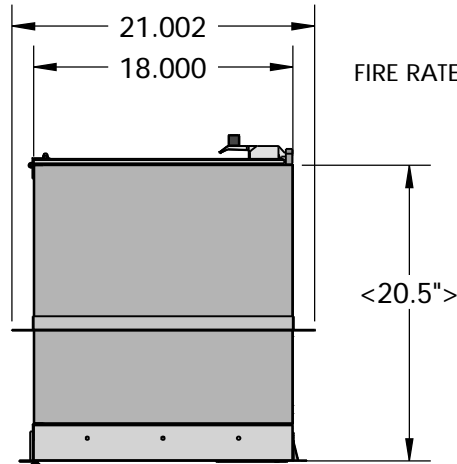

ALL SHOPS

FIRE RATED DOOR

MECHANICAL INTERLOCK INCLUDED

SS MOUNTING BRACKET  
LOOSE

REVISIONS				MATERIAL SPEC.	FINISH SPEC.	UNLESS OTHERWISE SPECIFIED, DIMENSIONS ARE IN INCHES TOLERANCES ON:		TITLE	
R/V#	DESCRIPTION	DATE	BY					A	1993-72A
NC	INITIAL RELEASE	01-14-15	BL	304SS SD-PVC		.XX DECIMALS ± .03 X" ± 1"	<small>Proprietary &amp; Confidential All rights reserved by TERRA UNIVERSAL Disclosure or Copying Prohibited</small>	A	SHEET 1 OF 12
○						SIGNATURES			
					ISSUED BY: BRYAN LE	6/12/2019			
					REF #:	P120515			

Pass-Through, Fire Rated Door  
304SS, CleanSeam,  
18"Wx20.5"Dx24"H

SC ALE