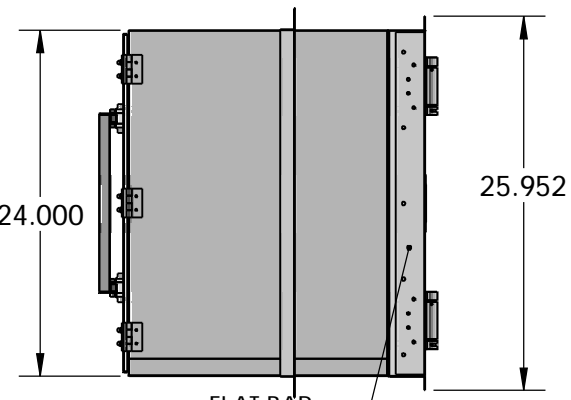

ALL SHOPS

FIRE RATED DOOR

MECHANICAL INTERLOCK INCLUDED

SS MOUNTING BRACKET  
LOOSE

REVISIONS				MATERIAL SPEC.	FINISH SPEC.	UNLESS OTHERWISE SPECIFIED, DIMENSIONS ARE IN INCHES TOLERANCES ON:		TITLE	
R/V#	DESCRIPTION	DATE	BY					A	1993-72A
NC	INITIAL RELEASE	01-14-15	BL	304SS SD-PVC		.XX DECIMALS ± .03 X" ± 1"	<small>Proprietary &amp; Confidential All rights reserved by TERRA UNIVERSAL Disclosure or Copying Prohibited</small>	A	SHEET 1 OF 12
○						SIGNATURES			
					ISSUED BY: BRYAN LE	6/12/2019			
					REF #:	P120515			

Pass-Through, Fire Rated Door  
304SS, CleanSeam,  
18"Wx20.5"Dx24"H

SC ALE