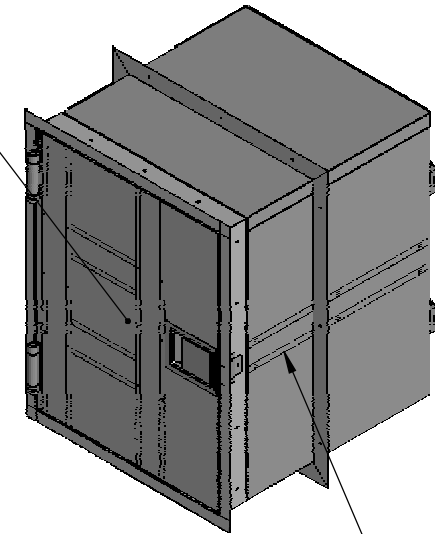

ALL SHOPS

FIRE RATED DOOR

MECHANICAL INTERLOCK INCLUDED

SS MOUNTING BRACKET  
LOOSE

REVISIONS				MATERIAL SPEC.	FINISH SPEC.	UNLESS OTHERWISE SPECIFIED, DIMENSIONS ARE IN INCHES TOLERANCES ON:		TITLE	
R/V#	DESCRIPTION	DATE	BY					A	1993-72A
NC	INITIAL RELEASE	01-14-15	BL	304SS SD-PVC		.XX DECIMALS ± .03 X" ± 1"	<small>Proprietary &amp; Confidential All rights reserved by TERRA UNIVERSAL Disclosure or Copying Prohibited</small>	A	SHEET 1 OF 12
○						SIGNATURES			
					ISSUED BY: BRYAN LE	6/12/2019			
					REF #:	P120515			

Pass-Through, Fire Rated Door  
304SS, CleanSeam,  
18"Wx20.5"Dx24"H

SC ALE