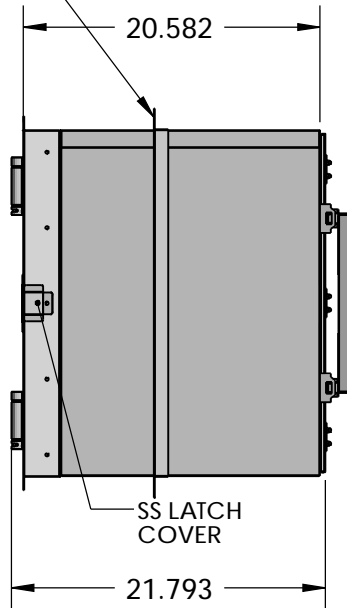

ALL SHOPS

FIRE RATED DOOR

MECHANICAL INTERLOCK INCLUDED

SS MOUNTING BRACKET  
LOOSE

REVISIONS				MATERIAL SPEC.	FINISH SPEC.	UNLESS OTHERWISE SPECIFIED, DIMENSIONS ARE IN INCHES TOLERANCES ON:		TITLE	
R/V#	DESCRIPTION	DATE	BY					A	1993-72A
NC	INITIAL RELEASE	01-14-15	BL	304SS SD-PVC		.XX DECIMALS ± .03 X" ± 1"	<small>Proprietary &amp; Confidential All rights reserved by TERRA UNIVERSAL Disclosure or Copying Prohibited</small>	A	SHEET 1 OF 12
○						SIGNATURES			
					ISSUED BY: BRYAN LE	6/12/2019			
					REF #:	P120515			

Pass-Through, Fire Rated Door  
304SS, CleanSeam,  
18"Wx20.5"Dx24"H

SC ALE