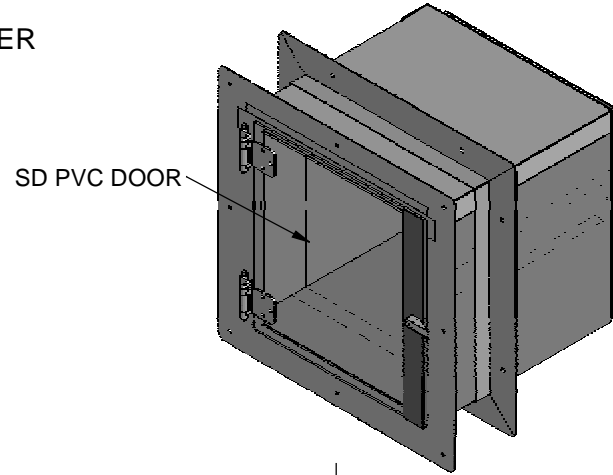

ALL SHOPS

PA07002-R
DOOR STIFFNER

SD PVC DOOR

PA01536
CHROME HINGE
X4

PA07002-L
DOOR STIFFNER

FLUSH MOUNT

MECHANICAL
INTERLOCK

MOUNTING BRACKET
(SHIPPED LOOSE)

REVISIONS				MATERIAL SPEC.	FINISH SPEC.	UNLESS OTHERWISE SPECIFIED, DIMENSIONS ARE IN INCHES	 Terra Universal	TITLE			
RV#	DESCRIPTION	DATE	BY					PASS-THROUGH 304SS, WALL MOUNT VALUINE 12"W x 12"D x 12"H			
NC	INITIAL RELEASE	12-30-17	JR	STAINLESS STEEL SD PVC	304 FINISH	TOLERANCES ON:		A	2634-42A		
○						.XX DECIMALS ± .03	X" ± 1"			SIGNATURES	
						.XXX DECIMALS ± .010	X/X ± 1/64			DATE	
						ISSUED BY: JUAN R				12-30-17	
				REF #:		<small>Proprietary & Confidential All rights reserved by TERRA UNIVERSAL Disclosure or Copying Prohibited</small>		SCALE	SHEET 1 OF 9		