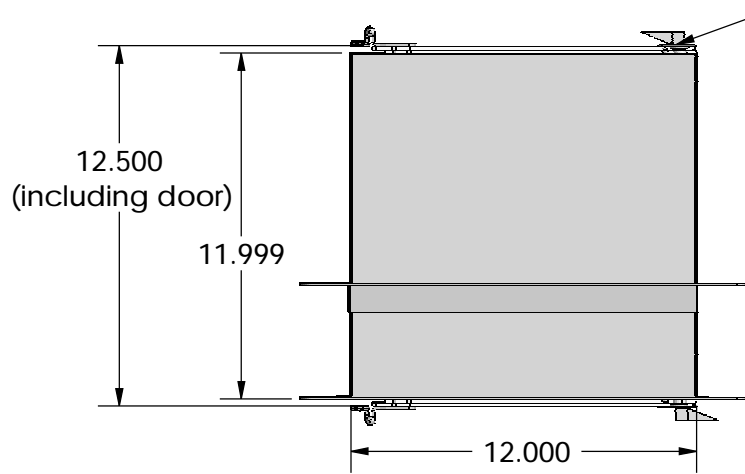

ALL SHOPS

PA07002-R
DOOR STIFFNER

SD PVC DOOR

PA01536
CHROME HINGE
X4

PA07002-L
DOOR STIFFNER

FLUSH MOUNT

MECHANICAL
INTERLOCK

MOUNTING BRACKET
(SHIPPED LOOSE)

REVISIONS				MATERIAL SPEC.	FINISH SPEC.	UNLESS OTHERWISE SPECIFIED, DIMENSIONS ARE IN INCHES	 Terra Universal	TITLE			
RV#	DESCRIPTION	DATE	BY					PASS-THROUGH 304SS, WALL MOUNT VALUINE 12"W x 12"D x 12"H			
NC	INITIAL RELEASE	12-30-17	JR	STAINLESS STEEL SD PVC	304 FINISH	TOLERANCES ON:		A	2634-42A		
○						.XX DECIMALS ± .03	X" ± 1"			SIGNATURES	
						.XXX DECIMALS ± .010	X/X ± 1/64			DATE	
						ISSUED BY: JUAN R				12-30-17	
				REF #:		<small>Proprietary & Confidential All rights reserved by TERRA UNIVERSAL Disclosure or Copying Prohibited</small>		SCALE	SHEET 1 OF 9		