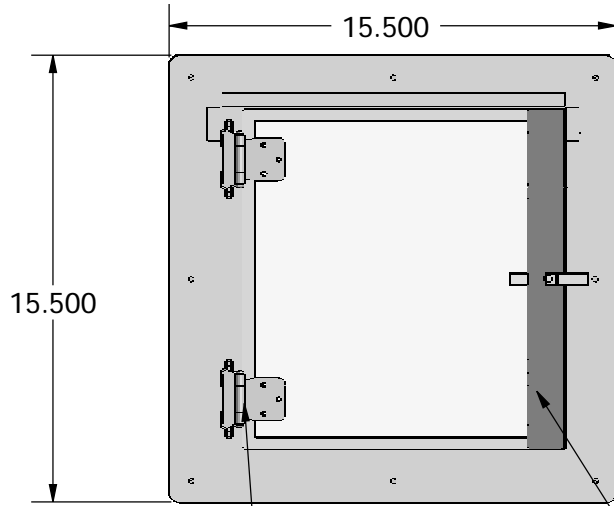

ALL SHOPS

PA07002-R
DOOR STIFFNER

SD PVC DOOR

PA01536
CHROME HINGE
X4

PA07002-L
DOOR STIFFNER

FLUSH MOUNT

MECHANICAL
INTERLOCK

MOUNTING BRACKET
(SHIPPED LOOSE)

REVISIONS				MATERIAL SPEC.	FINISH SPEC.	UNLESS OTHERWISE SPECIFIED, DIMENSIONS ARE IN INCHES	 Terra Universal	TITLE			
RV#	DESCRIPTION	DATE	BY					PASS-THROUGH 304SS, WALL MOUNT VALUINE 12"W x 12"D x 12"H			
NC	INITIAL RELEASE	12-30-17	JR	STAINLESS STEEL SD PVC	304 FINISH	TOLERANCES ON:		A	2634-42A		
○						.XX DECIMALS ± .03	X" ± 1"			SIGNATURES	
						.XXX DECIMALS ± .010	X/X ± 1/64			DATE	
						ISSUED BY: JUAN R				12-30-17	
				REF #:		<small>Proprietary & Confidential All rights reserved by TERRA UNIVERSAL Disclosure or Copying Prohibited</small>		SCALE	SHEET 1 OF 9		