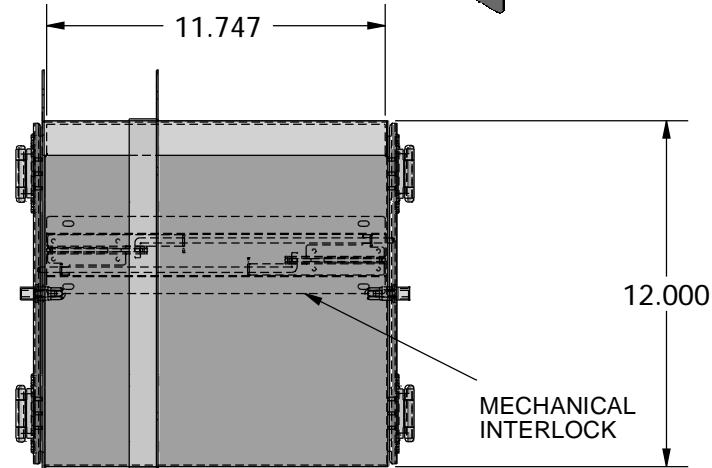

ALL SHOPS

PA07002-R
DOOR STIFFNER

SD PVC DOOR

PA01536
CHROME HINGE
X4

PA07002-L
DOOR STIFFNER

FLUSH MOUNT

MECHANICAL
INTERLOCK

MOUNTING BRACKET
(SHIPPED LOOSE)

REVISIONS				MATERIAL SPEC.	FINISH SPEC.	UNLESS OTHERWISE SPECIFIED, DIMENSIONS ARE IN INCHES	 Terra Universal	TITLE			
RV#	DESCRIPTION	DATE	BY					PASS-THROUGH 304SS, WALL MOUNT VALUINE 12"W x 12"D x 12"H			
NC	INITIAL RELEASE	12-30-17	JR	STAINLESS STEEL SD PVC	304 FINISH	TOLERANCES ON:		A	2634-42A		
○						.XX DECIMALS ± .03	X" ± 1"			SIGNATURES	
						.XXX DECIMALS ± .010	X/X ± 1/64			DATE	
						ISSUED BY: JUAN R				12-30-17	
				REF #:		<small>Proprietary & Confidential All rights reserved by TERRA UNIVERSAL Disclosure or Copying Prohibited</small>		SCALE	SHEET 1 OF 9		