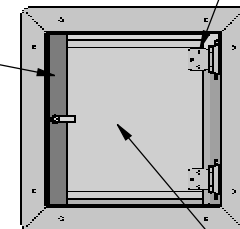

ALL SHOPS

**FIRE RATED
VALULINE PASS-THROUGH
12"W X 6"D X 12"H**

**WALL CUT OUT
W 12.500 X H 12.500**

**ADJUSTABLE
WALL THICKNESS**

**FIRE RATED
DOOR
PA04495**

**SELF CLOSING
HINGE**

**PA07002-R
(X1)**

**PVC
WINDOW**

REVISIONS				MATERIAL SPEC.	FINISH SPEC.	UNLESS OTHERWISE SPECIFIED, DIMENSIONS ARE IN INCHES TOLERANCES ON:	 Terra Universal	TITLE	
RV#	DESCRIPTION	DATE	BY					A	2640-99
NC	INITIAL RELEASE	7-10-17	JR	304SS		.XX DECIMALS ± .03 X" ± 1"	Proprietary & Confidential All rights reserved by TERRA UNIVERSAL Disclosure or Copying Prohibited	PASS-THROUGH 304SS, WALL MOUNT VALULINE, FIRE RATED, DOOR 12" W x 6" D x 12" H	
○				SD PVC		.XXX DECIMALS ± .010 X/X ± 1/64		SCALE SHEET 1 OF 6	
						SIGNATURES DATE			
						ISSUED BY: JUAN R 7-10-17			
						REF #:			