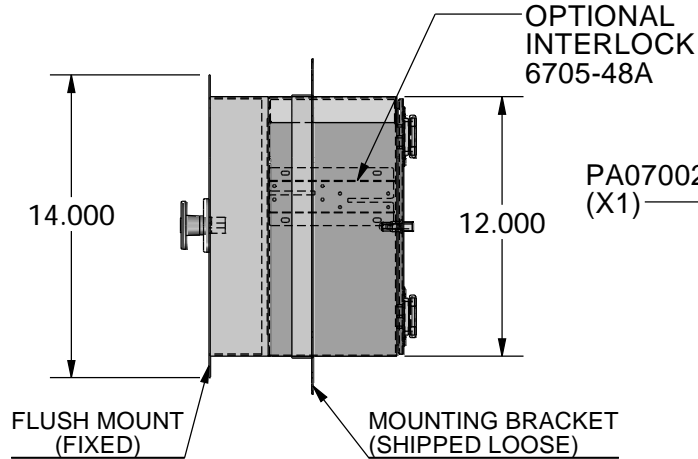

ALL SHOPS

**FIRE RATED
VALULINE PASS-THROUGH
12"W X 6"D X 12"H**

**WALL CUT OUT
W 12.500 X H 12.500**

**ADJUSTABLE
WALL THICKNESS**

**FIRE RATED
DOOR
PA04495**

**SELF CLOSING
HINGE**

**PA07002-R
(X1)**

**PVC
WINDOW**

REVISIONS				MATERIAL SPEC.	FINISH SPEC.	UNLESS OTHERWISE SPECIFIED, DIMENSIONS ARE IN INCHES TOLERANCES ON:	 Terra Universal	TITLE	
RV#	DESCRIPTION	DATE	BY					A	2640-99
NC	INITIAL RELEASE	7-10-17	JR	304SS		.XX DECIMALS ± .03 X" ± 1"	Proprietary & Confidential All rights reserved by TERRA UNIVERSAL Disclosure or Copying Prohibited	PASS-THROUGH 304SS, WALL MOUNT VALULINE, FIRE RATED, DOOR 12" W x 6" D x 12" H	
○				SD PVC		.XXX DECIMALS ± .010 X/X ± 1/64		SCALE SHEET 1 OF 6	
						SIGNATURES DATE			
						ISSUED BY: JUAN R 7-10-17			
						REF #:			