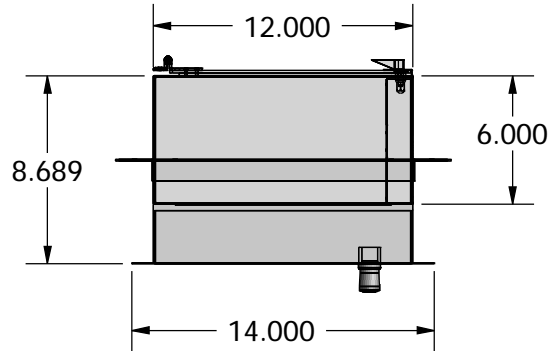

ALL SHOPS

**FIRE RATED
VALULINE PASS-THROUGH
12"W X 6"D X 12"H**

**WALL CUT OUT
W 12.500 X H 12.500**

**ADJUSTABLE
WALL THICKNESS**

**FIRE RATED
DOOR
PA04495**

**SELF CLOSING
HINGE**

**PA07002-R
(X1)**

**PVC
WINDOW**

REVISIONS				MATERIAL SPEC.	FINISH SPEC.	UNLESS OTHERWISE SPECIFIED, DIMENSIONS ARE IN INCHES TOLERANCES ON:	 Terra Universal	TITLE	
RV#	DESCRIPTION	DATE	BY					A	2640-99
NC	INITIAL RELEASE	7-10-17	JR	304SS		.XX DECIMALS ± .03 X" ± 1"	Proprietary & Confidential All rights reserved by TERRA UNIVERSAL Disclosure or Copying Prohibited	PASS-THROUGH 304SS, WALL MOUNT VALULINE, FIRE RATED, DOOR 12" W x 6" D x 12" H	
○				SD PVC		.XXX DECIMALS ± .010 X/X ± 1/64		SCALE SHEET 1 OF 6	
						SIGNATURES DATE			
						ISSUED BY: JUAN R 7-10-17			
						REF #:			