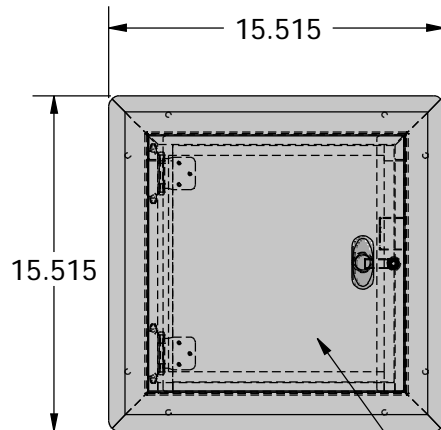

ALL SHOPS

**FIRE RATED
VALULINE PASS-THROUGH
12"W X 6"D X 12"H**

**WALL CUT OUT
W 12.500 X H 12.500**

**ADJUSTABLE
WALL THICKNESS**

**FIRE RATED
DOOR
PA04495**

**SELF CLOSING
HINGE**

**PA07002-R
(X1)**

**PVC
WINDOW**

REVISIONS				MATERIAL SPEC.	FINISH SPEC.	UNLESS OTHERWISE SPECIFIED, DIMENSIONS ARE IN INCHES TOLERANCES ON:	 Terra Universal	TITLE	
RV#	DESCRIPTION	DATE	BY					A	2640-99
NC	INITIAL RELEASE	7-10-17	JR	304SS		.XX DECIMALS ± .03 X" ± 1"	Proprietary & Confidential All rights reserved by TERRA UNIVERSAL Disclosure or Copying Prohibited	PASS-THROUGH 304SS, WALL MOUNT VALULINE, FIRE RATED, DOOR 12" W x 6" D x 12" H	
○				SD PVC		.XXX DECIMALS ± .010 X/X ± 1/64		SCALE SHEET 1 OF 6	
						SIGNATURES DATE			
						ISSUED BY: JUAN R 7-10-17			
						REF #:			