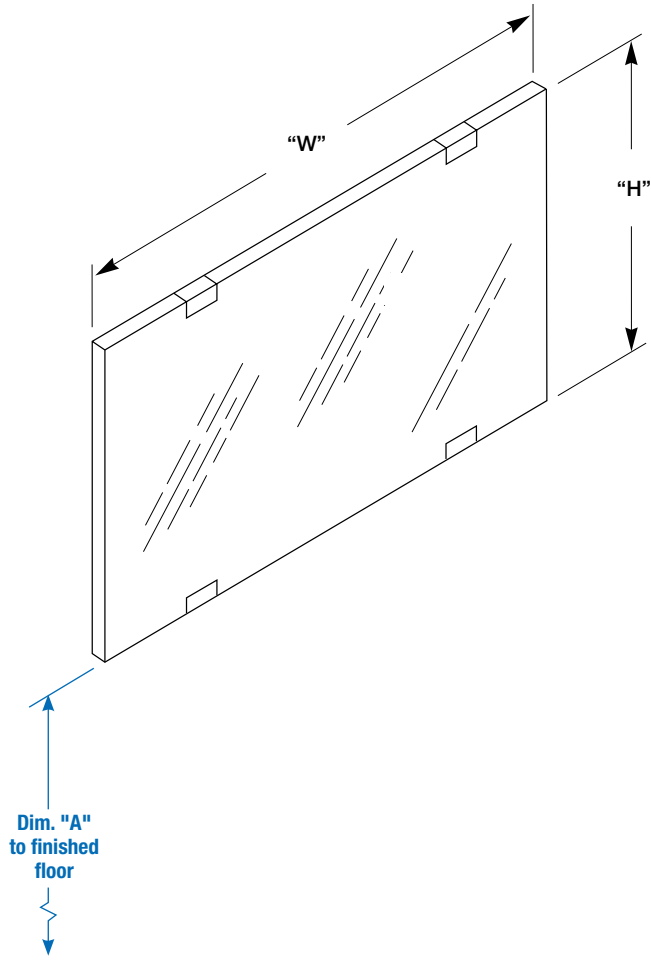

Model 747 series frameless mirrors can be fabricated to a maximum size of 60"W x 96"H.

Tolerance: +0" / -1/8"

<b>Dim. "A" Key Surface:</b>	<b>For Dim. "A"</b>	<b>Bottom of Unit*</b>
<b>Mirror's bottom edge of the reflecting surface to finished floor</b>	40" (1016mm)	Same as Dim "A"
	37" (940mm)	Same as Dim "A"
	34" (864mm)	Same as Dim "A"
<b>Rough wall opening:</b>		
Surface Mount:	No rough wall opening, see overall dimensions	