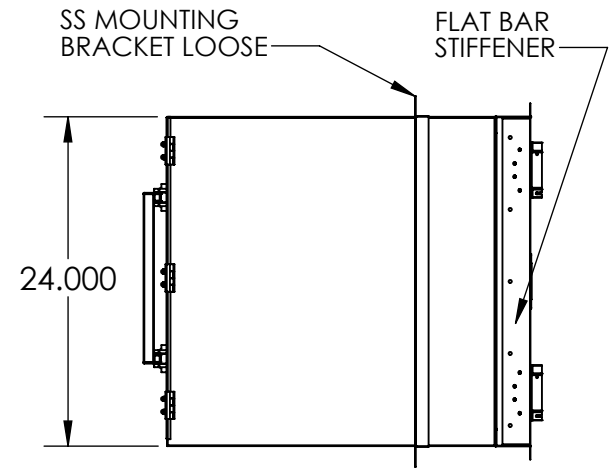

RIGHT VIEW

REVISIONS			
RV#	DESCRIPTION	DATE	BY
NC	INITIAL RELEASE	01-14-15	BL

MATERIAL SPEC.
304SS

FINISH SPEC.

UNLESS OTHERWISE SPECIFIED, DIMENSIONS ARE IN INCHES	
TOLERANCES ON:	
.XX DECIMALS ± .03	X' ± 1"
.XXX DECIMALS ± .010	X/X ± 1/64
SIGNATURES	
ISSUED BY:	DATE
BRYAN LE	8/3/2022
REF #:	

Terra Universal

TITLE	
Pass-Through, Fire Rated Door 304SS, CleanSeam, 24"Wx26.5"Dx24"H	
A	1993-79A
SCALE	SHEET 1 OF 1