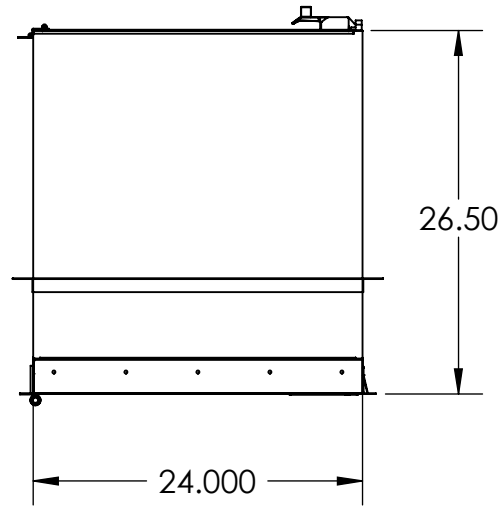

SIGN OFF

TOP VIEW

REVISIONS			
RV#	DESCRIPTION	DATE	BY
NC	INITIAL RELEASE	01-14-15	BL

MATERIAL SPEC.
304SS

FINISH SPEC.

UNLESS OTHERWISE SPECIFIED, DIMENSIONS ARE IN INCHES	
TOLERANCES ON:	
.XX DECIMALS ± .03	X' ± 1"
.XXX DECIMALS ± .010	X/X ± 1/64
SIGNATURES	
ISSUED BY:	DATE
BRYAN LE	8/3/2022
REF #:	

Terra Universal

TITLE	
Pass-Through, Fire Rated Door 304SS, CleanSeam, 24"Wx26.5"Dx24"H	
A	1993-79A
SCALE	SHEET 1 OF 1