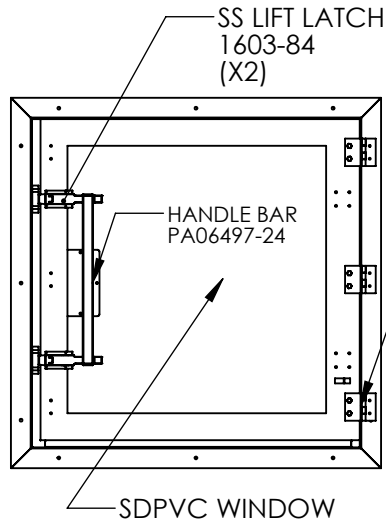

SIGN OFF

BACK VIEW