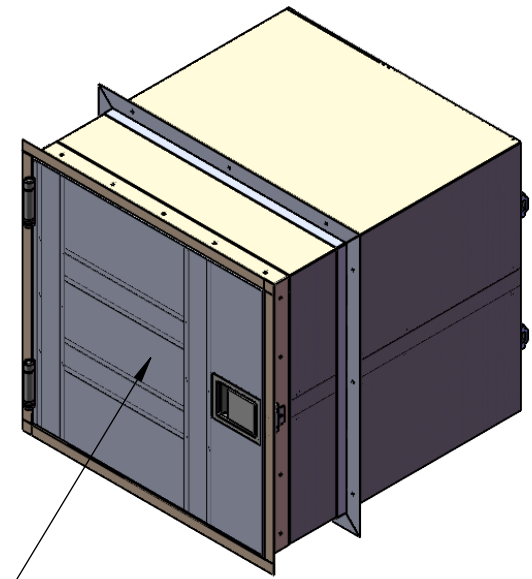

FIRE RATED DOOR 2241-22A