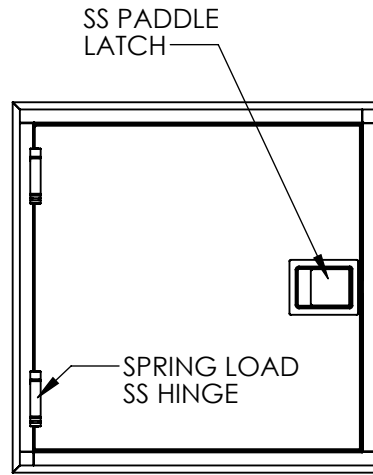

SIGN OFF

TOP VIEW

FRONT VIEW

REVISIONS			
RV#	DESCRIPTION	DATE	BY
NC	INITIAL RELEASE	01-14-15	BL

MATERIAL SPEC.
304SS

FINISH SPEC.

UNLESS OTHERWISE SPECIFIED, DIMENSIONS ARE IN INCHES	
TOLERANCES ON:	
.XX DECIMALS ± .03	X' ± 1"
.XXX DECIMALS ± .010	X/X ± 1/64
SIGNATURES	
ISSUED BY:	DATE
BRYAN LE	8/3/2022
REF #:	

Terra Universal

TITLE	
Pass-Through, Fire Rated Door 304SS, CleanSeam, 24"Wx26.5"Dx24"H	
A	1993-79A
SCALE	SHEET 1 OF 1