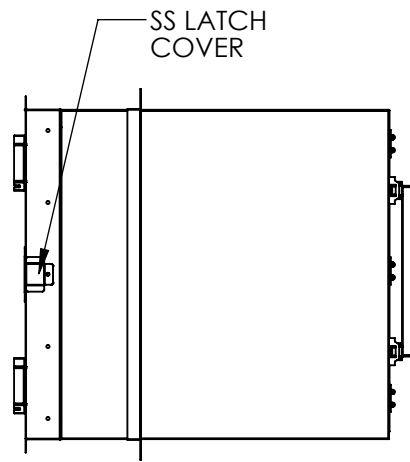

SIGN OFF

TOP VIEW

LEFT VIEW

REVISIONS			
RV#	DESCRIPTION	DATE	BY
NC	INITIAL RELEASE	01-14-15	BL

MATERIAL SPEC.
304SS

FINISH SPEC.

UNLESS OTHERWISE SPECIFIED, DIMENSIONS ARE IN INCHES	
TOLERANCES ON:	
.XX DECIMALS ± .03	X' ± 1"
.XXX DECIMALS ± .010	X/X ± 1/64
SIGNATURES	
ISSUED BY:	DATE
BRYAN LE	8/3/2022
REF #:	

Terra Universal

TITLE	
Pass-Through, Fire Rated Door 304SS, CleanSeam, 24"Wx26.5"Dx24"H	
A	1993-79A
SCALE	SHEET 1 OF 1