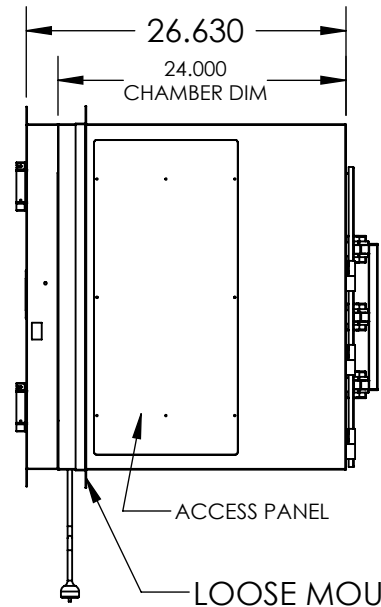

Fire-rated door for 90-minute fire exposure