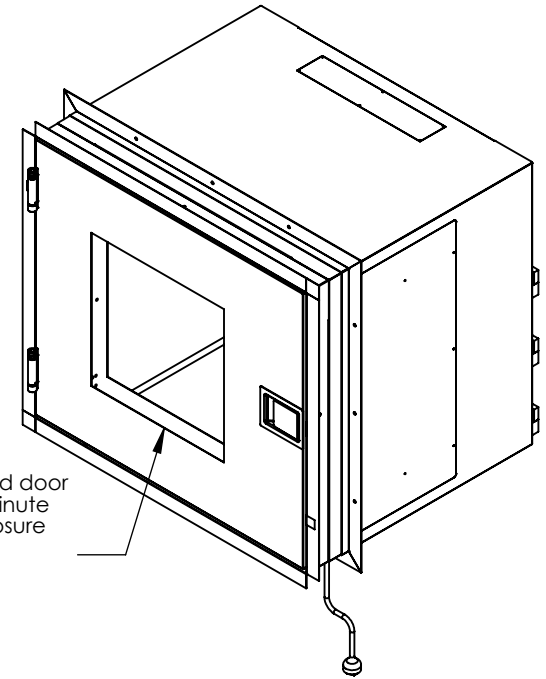

Fire-rated door for 90-minute fire exposure