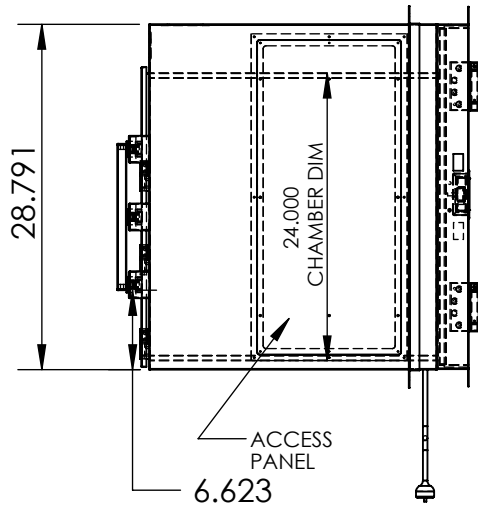

Fire-rated door for 90-minute fire exposure