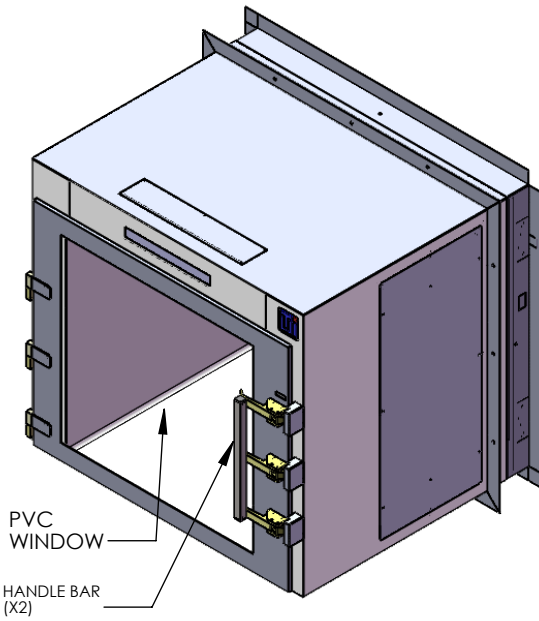

SIGN OFF

Fire-rated door for 90-minute fire exposure

REVISIONS			
RV#	DESCRIPTION	DATE	BY
NC	INITIAL RELEASE	8/4/22	MM

MATERIAL SPEC.
316L SS

FINISH SPEC.

UNLESS OTHERWISE SPECIFIED, DIMENSIONS ARE IN INCHES	
TOLERANCES ON:	
.XX DECIMALS ± .03	X' ± 1"
.XXX DECIMALS ± .010	X/X ± 1/64
SIGNATURES	DATE
ISSUED BY: MARCO MELENDEZ	8/5/2022
REF #:	-

TITLE
PASSTHROUGH; SMART, FIRE RATED DOOR CLEANMOUNT CLEANSEAM 24"W X 24"D X 24"H ID 316L SS WALL MOUNT
A 2635-10B-2-316-FR
SCALE
SHEET 1 OF 1