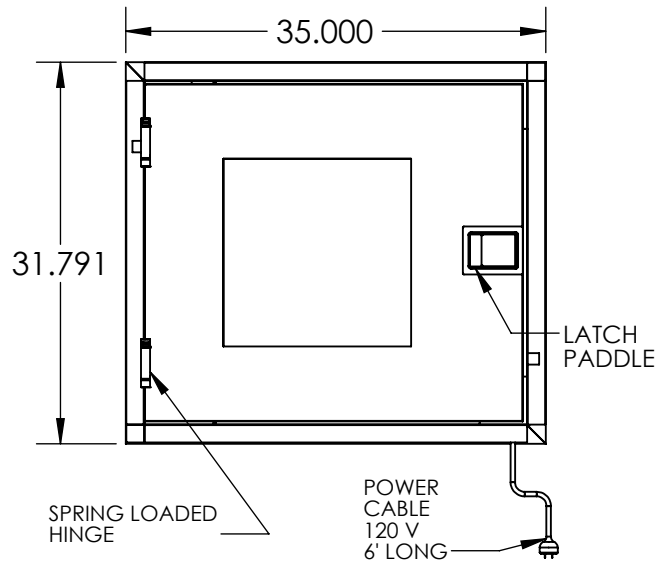

Fire-rated door for 90-minute fire exposure