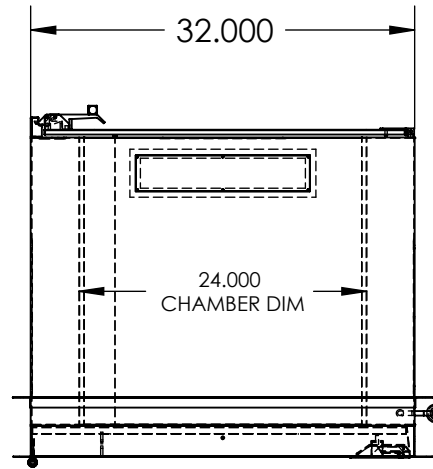

SIGN OFF

Fire-rated door for 90-minute fire exposure

REVISIONS			
RV#	DESCRIPTION	DATE	BY
NC	INITIAL RELEASE	8/4/22	MM

MATERIAL SPEC.
316L SS

FINISH SPEC.

UNLESS OTHERWISE SPECIFIED, DIMENSIONS ARE IN INCHES	
TOLERANCES ON:	
.XX DECIMALS ± .03	X' ± 1"
.XXX DECIMALS ± .010	X/X ± 1/64
SIGNATURES	DATE
ISSUED BY: MARCO MELENDEZ	8/5/2022
REF #:	-

TITLE
PASSTHROUGH; SMART, FIRE RATED DOOR CLEANMOUNT CLEANSEAM 24"W X 24"D X 24"H ID 316L SS WALL MOUNT
A 2635-10B-2-316-FR
SCALE
SHEET 1 OF 1