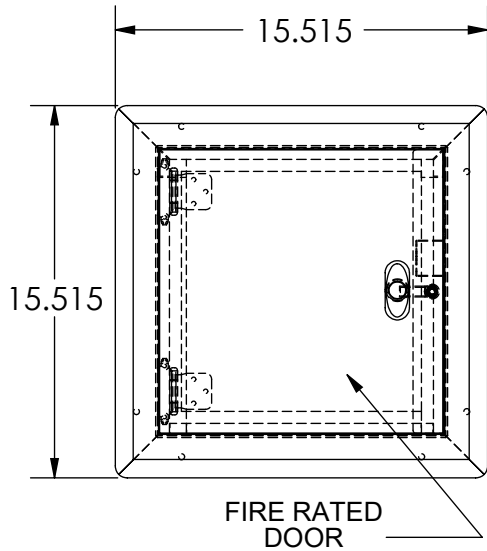

REVISIONS			
RV#	DESCRIPTION	DATE	BY
NC	INITIAL RELEASE	7-10-17	JR
○			

MATERIAL SPEC.
304SS
SD PVC

FINISH SPEC.

UNLESS OTHERWISE SPECIFIED, DIMENSIONS ARE IN INCHES	
TOLERANCES ON:	
.XX DECIMALS ± .03	X' ± 1"
.XXX DECIMALS ± .010	X/X ± 1/64
SIGNATURES	DATE
ISSUED BY: <i>JUAN R</i>	7-10-17
REF #:	

TITLE	
PASS-THROUGH 304SS, WALL MOUNT VALULINE, FIRE RATED DOOR 12"W x 6"D x 12"H	
A	2640-99
SCALE	SHEET 1 OF 1