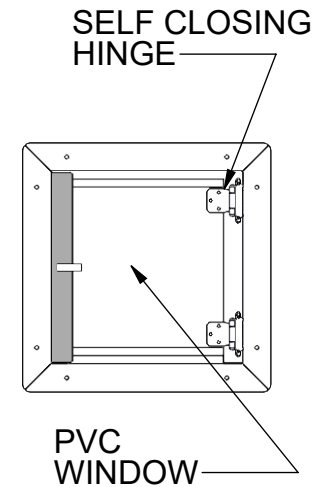

REVISIONS			
RV#	DESCRIPTION	DATE	BY
NC	INITIAL RELEASE	7-10-17	JR
○			

MATERIAL SPEC.
304SS
SD PVC

FINISH SPEC.

UNLESS OTHERWISE SPECIFIED, DIMENSIONS ARE IN INCHES	
TOLERANCES ON:	
.XX DECIMALS ± .03	X' ± 1"
.XXX DECIMALS ± .010	X/X ± 1/64
SIGNATURES	DATE
ISSUED BY: <i>JUAN R</i>	7-10-17
REF #:	

TITLE	
PASS-THROUGH 304SS, WALL MOUNT VALULINE, FIRE RATED DOOR 12"W x 6"D x 12"H	
A	2640-99
SCALE	SHEET 1 OF 1