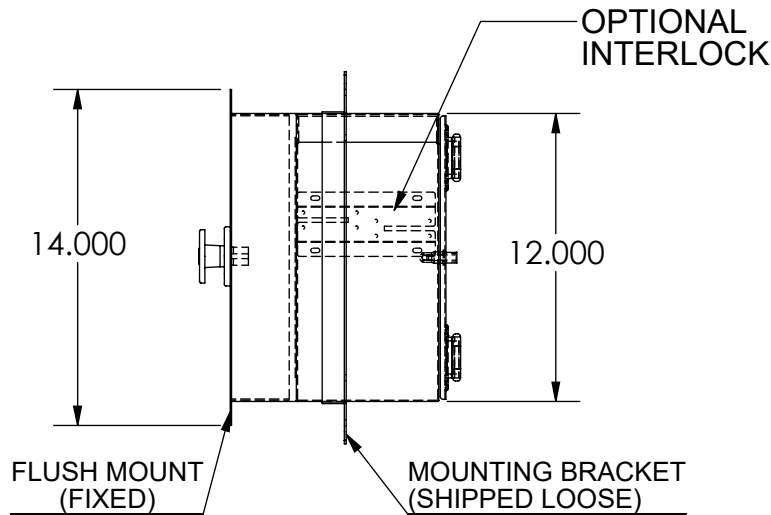

REVISIONS			
RV#	DESCRIPTION	DATE	BY
NC	INITIAL RELEASE	7-10-17	JR
○			

MATERIAL SPEC.
304SS
SD PVC

FINISH SPEC.

UNLESS OTHERWISE SPECIFIED, DIMENSIONS ARE IN INCHES	
TOLERANCES ON:	
.XX DECIMALS ± .03	X' ± 1"
.XXX DECIMALS ± .010	X/X ± 1/64
SIGNATURES	DATE
ISSUED BY: <i>JUAN R</i>	7-10-17
REF #:	

TITLE	
PASS-THROUGH 304SS, WALL MOUNT VALULINE, FIRE RATED DOOR 12"W x 6"D x 12"H	
A	2640-99
SCALE	SHEET 1 OF 1