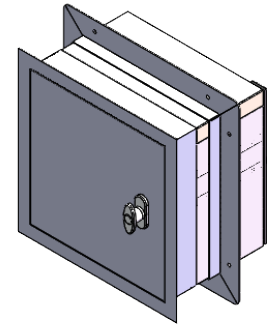

**ADJUSTABLE
WALL THICKNESS**