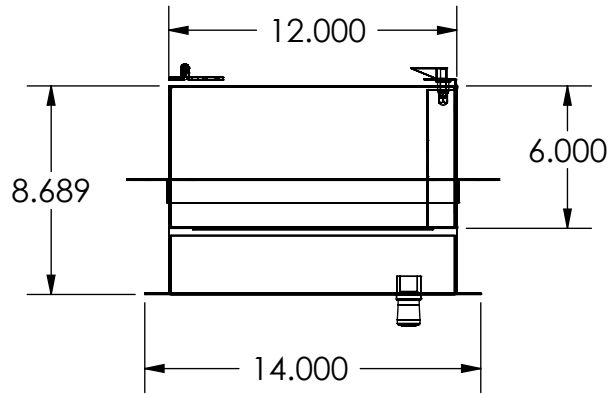

SIGN OFF

**FIRE RATED
VALULINE PASS-THROUGH
12"W X 6"D X 12"H**

**WALL CUT OUT
W 12.500 X H 12.500**