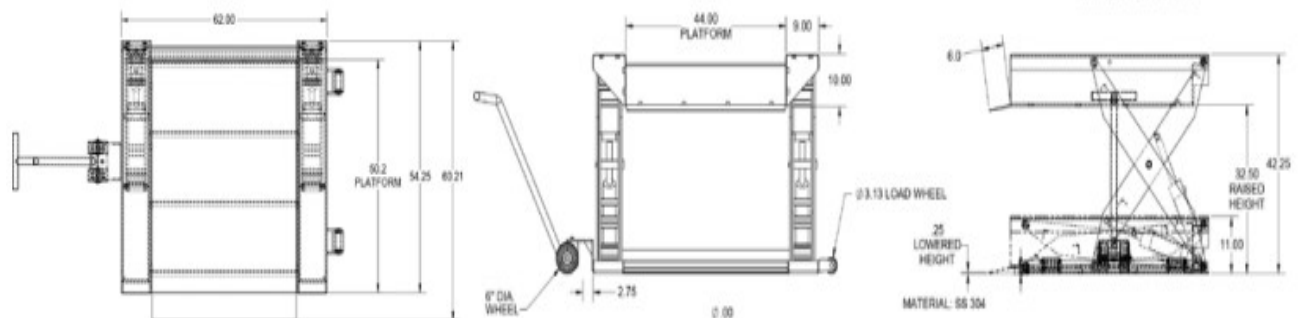

Category: Material Handling

Subtype: (Sanitation Lift)

Description:

- The Superlift Stainless Steel Semi Portable Ground Level Lift is a durable and efficient lifting solution designed for use in various industrial applications. Made of high-quality stainless steel, this lift is built to withstand harsh environments and resist corrosion. The lift also features a user-friendly control panel with push-button controls for easy operation. Whether used in warehouses, manufacturing plants, or other industrial settings, the Superlift Stainless Steel Semi Portable Ground Level Lift provides a reliable and efficient lifting solution.

Features:

- Up to 4,000lbs capacity.
- Ground-level loading
- 304 stainless-steel
- Move when empty for sanitation purposes
- Stainless steel cylinders
- Full continuous welds
- Wash down motor
- Custom Sizes Available

Specification:

Model	Capacity	Platform Sizes	Lower Height	Raised Height	MSRP
SL GLSS 32-40	4,000 lbs	42X48	1/4"	32"	\$19,990.00

Pictures:

CONTACT MANUFACTURER FOR CUSTOM PRICING