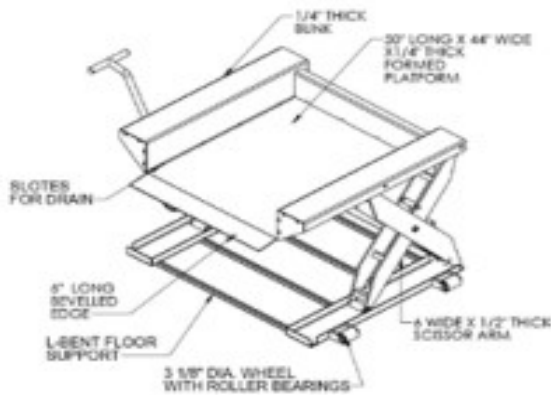

Category: Material Handling

Subtype: (Sanitation Lift)

Description:

- The Superlift Stainless Steel Semi Portable Ground Level Lift is a durable and efficient lifting solution designed for use in various industrial applications. Made of high-quality stainless steel, this lift is built to withstand harsh environments and resist corrosion. The lift also features a user-friendly control panel with push-button controls for easy operation. Whether used in warehouses, manufacturing plants, or other industrial settings, the Superlift Stainless Steel Semi Portable Ground Level Lift provides a reliable and efficient lifting solution.

Features:

- Up to 4,000lbs capacity.
- Ground-level loading
- 304 stainless-steel
- Move when empty for sanitation purposes
- Stainless steel cylinders
- Full continuous welds
- Wash down motor
- Custom Sizes Available

Specification:

Model	Capacity	Platform Sizes	Lower Height	Raised Height	MSRP
SL GLSS 32-40	4,000 lbs	42X48	1/4"	32"	\$19,990.00

Pictures:

CONTACT MANUFACTURER FOR CUSTOM PRICING