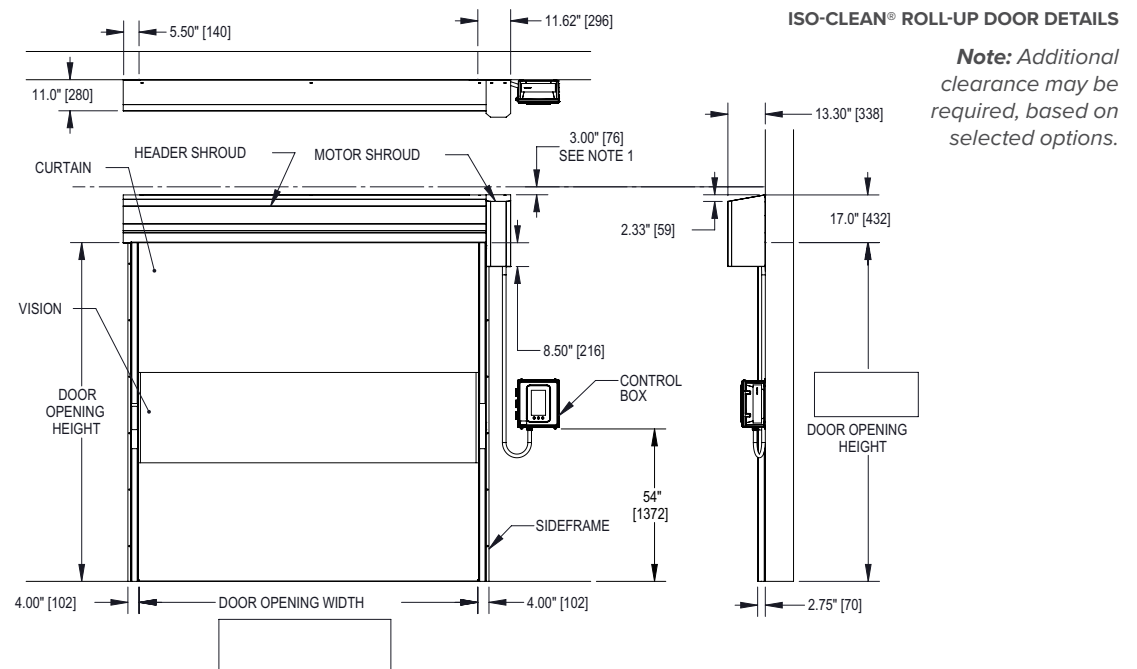

Side Frames

- » Stainless steel – 3 3/4" wide x 2 1/8" projection (95 mm x 53 mm)

Drive System

1 HP (0.75 kW) motor, variable-frequency drive, torque absolute encoder

Electrical Requirements

- » **Single-phase:** 220V-240V
- » **Three-Phase:** 208V, 230V, 400V, 460V, 575V

Door-Commander™ Advanced Controls

Industry's only 10" (254 mm) LCD touch screen interface that provides increased safety by allowing an individual to simply access the control box settings without wearing the necessary PPE often required for accessing a live electrical panel.

Control box

- » i-COMM™ 4 Digital Controller, variable frequency drive.
- » Pre-wired and factory tested.
- » Standard fiberglass NEMA 4X, optional stainless steel NEMA 4X.

Curtain Retention

- » Standard pressure retention up to 0.2 in – H₂O (50 pascals).
- » Includes TRUE Auto Re-feed system in case of accidental impacts to curtain.

Safety Features

Soft Breakaway Technology thru-beam photo eye at 18" (457 mm) off the floor, reversing sensor.

Optional – Virtual Vision™, non-power opening, motion and presence sensors.

Limited warranty

Five (5) Year for motor, brake and gearbox.
Two (2) Year on all mechanical and electrical parts.
One (1) Year labor.

Rite-Hite extended warranty

Seven (7) Year drive system.
Three (3) Year fabric/panel, electrical & mechanical.
Two (2) Year labor.

RITEHITE
ALWAYS LOOKING AHEAD

5ISCRUDISGSS0325AMEN01

Milwaukee, Wisconsin, USA

www.ritehite.com

P 414-355-2600 (800-456-0600)

F 414-355-9248

Rite-Hite®, ISO-Clean® Roll-Up Door, SmartSeal™, SafeAlert™ System, i-COMM™, and Door-Commander™ Advanced Control System are trademarks of the Rite-Hite Holding Corporation. Rite-Hite products may be covered by one or more U.S. Patents with other U.S. and foreign patents pending. Patent coverage: www.ritehite.com/patents. The information herein is provided as a general reference only regarding the use of the applicable products. The specifications stated here are subject to change. Manufactured by Rite-Hite Doors, Inc.