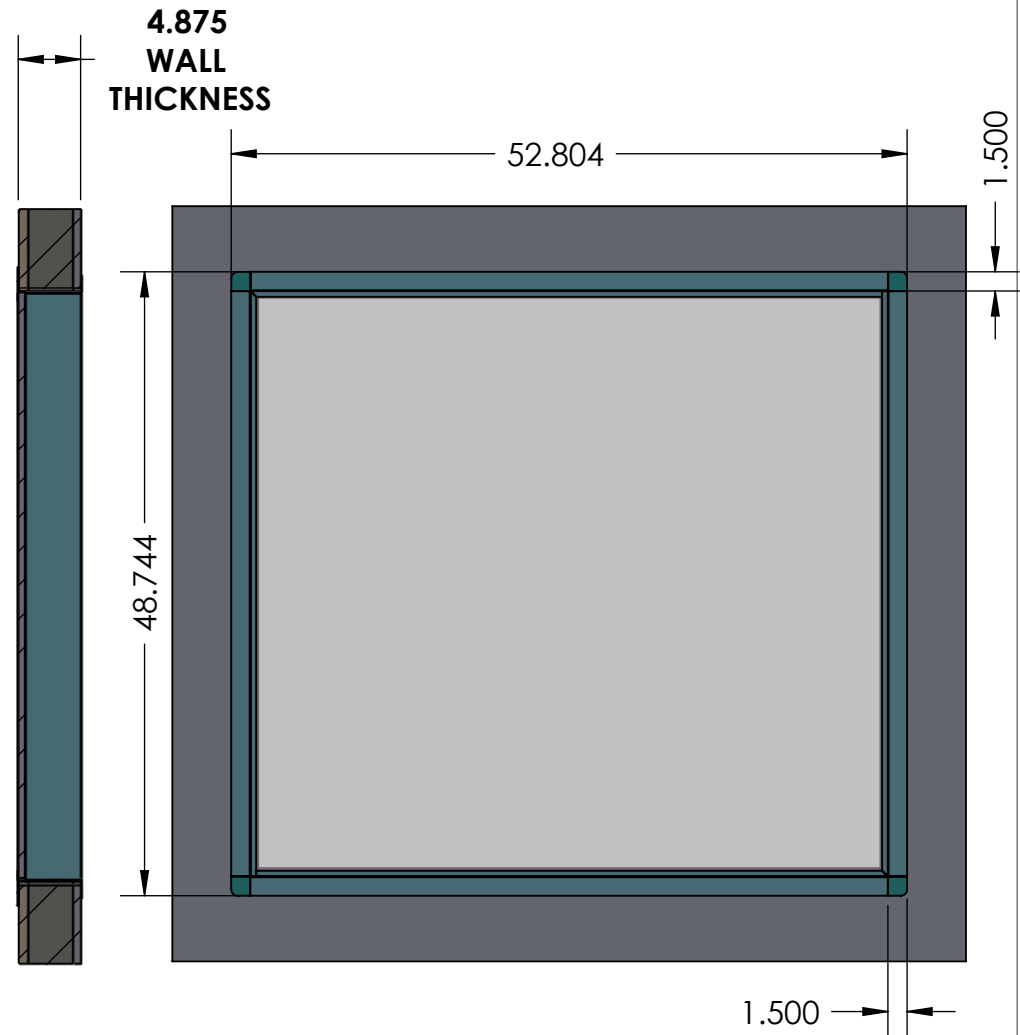

FRONT VIEW

SECTION A-A
SCALE 1 : 15

BACK VIEW

REVISIONS				MATERIAL SPEC.	FINISH SPEC.	UNLESS OTHERWISE SPECIFIED, DIMENSIONS ARE IN INCHES TOLERANCES ON:		 Terra Universal	TITLE	
RV#	DESCRIPTION	DATE	BY	304 SS		.XX DECIMALS ±.03	X' ± 1"		PROPRIETARY & CONFIDENTIAL ALL RIGHTS RESERVED BY TERRA UNIVERSAL DISCLOSURE OR COPYING PROHIBITED	Window, Tempered Glass, Flush Mount 304SS Frame Overall Dimensions 54"W x 50"H WALL THICKNESS 4.875"
NC	INITIAL RELEASE	11/17/17		1/2" TEMPERED GLASS		.XXX DECIMALS ±.010	X/X' ±1/64			
						SIGNATURES		DATE		
								11/17/17		
						ISSUED BY:				
						APPROVED BY:			A SCALE	
						REF #:			6611-00-2004-119386 SHEET 1 OF 1	