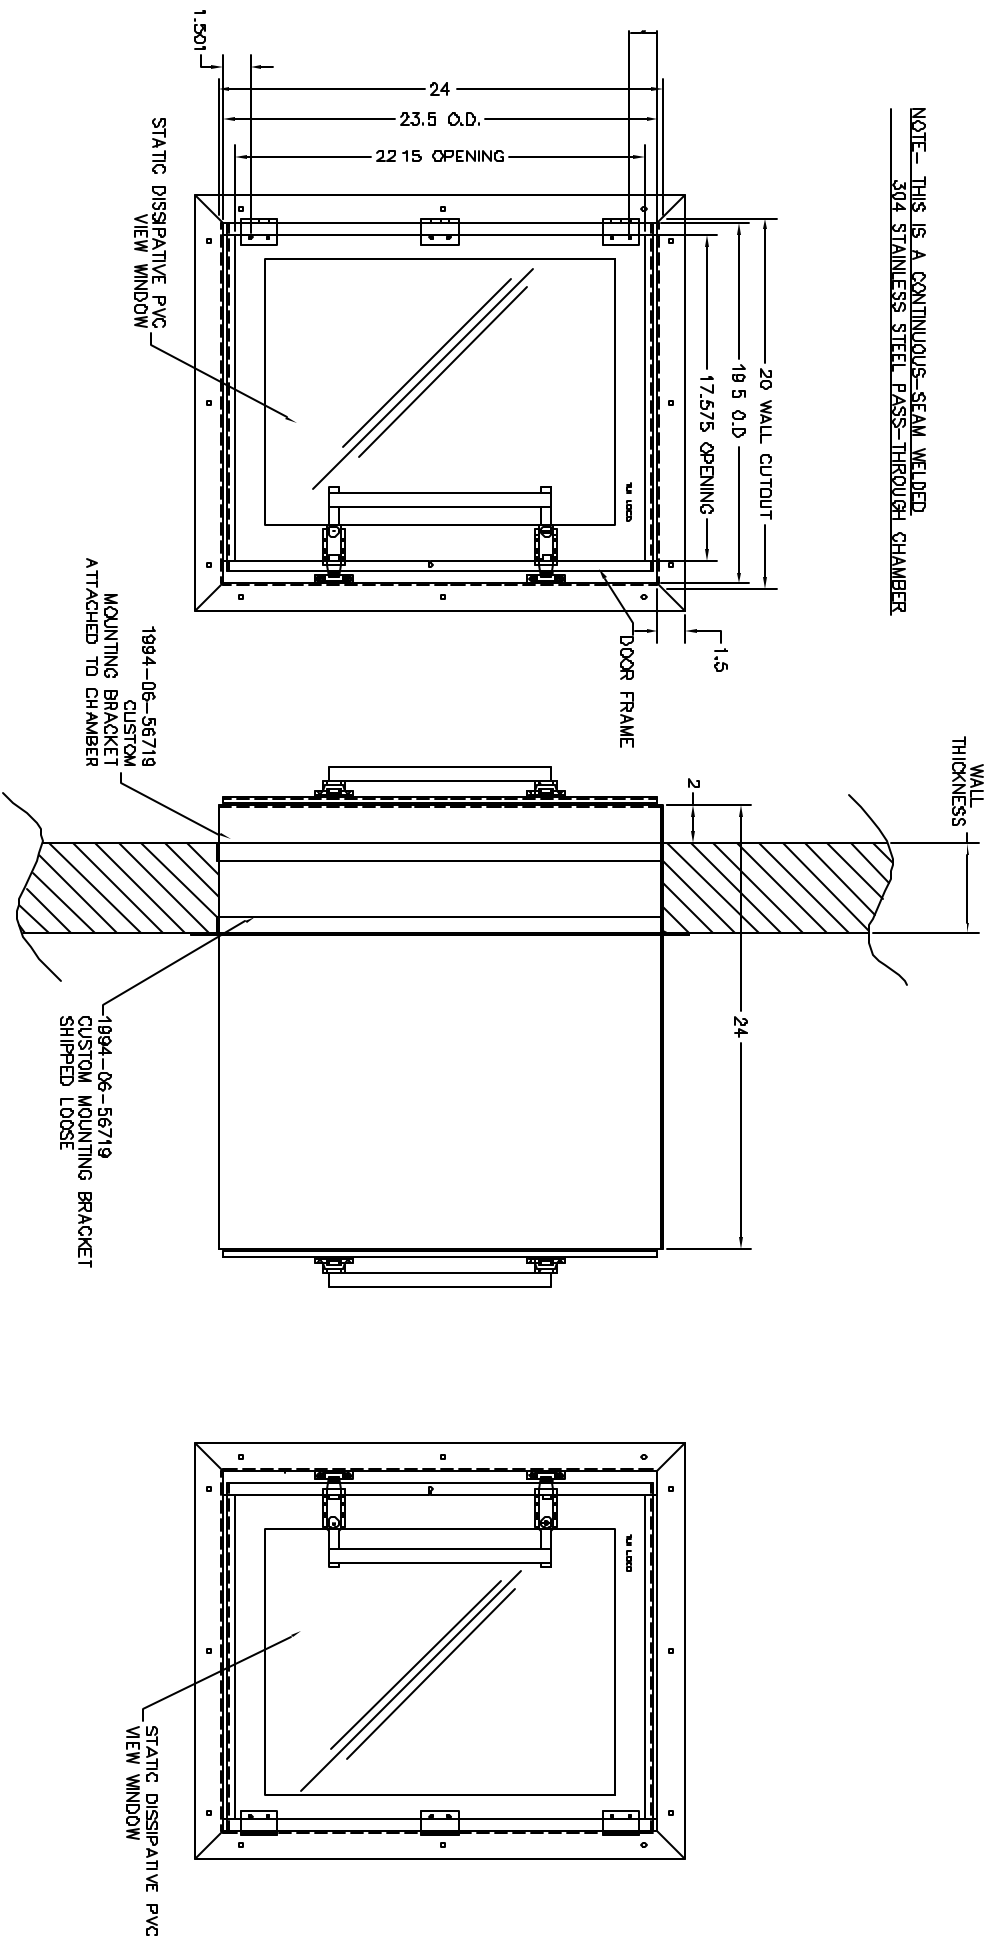

NOTE: THIS IS A CONTINUOUS-SEAM WELDED
304 STAINLESS STEEL PASS-THROUGH CHAMBER